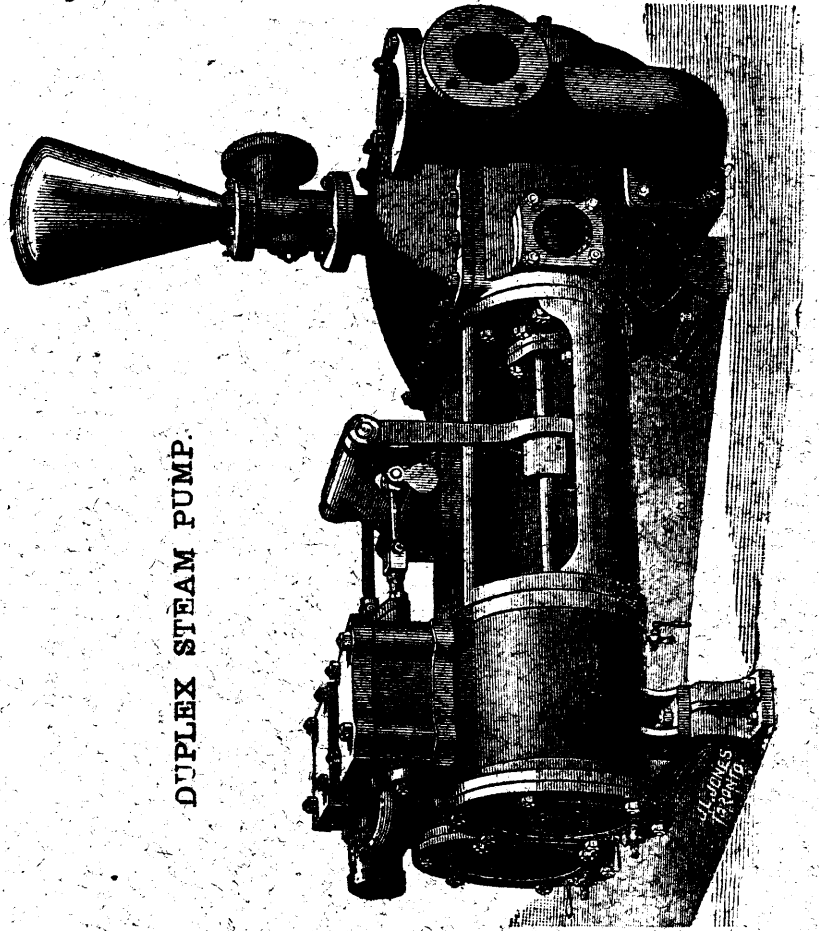

Northey & Co's Steam Pump Works, TORONTO, ONT.

SIMPLE STEAM PUMP.

Flat Cap Pattern.

DUPLEX STEAM PUMP.

SPECIAL STEAM PUMP.

Steam Pumps of the best and latest designs for mining purposes, Boiler Feeding, Fire Protection, and General Water Supply, etc.