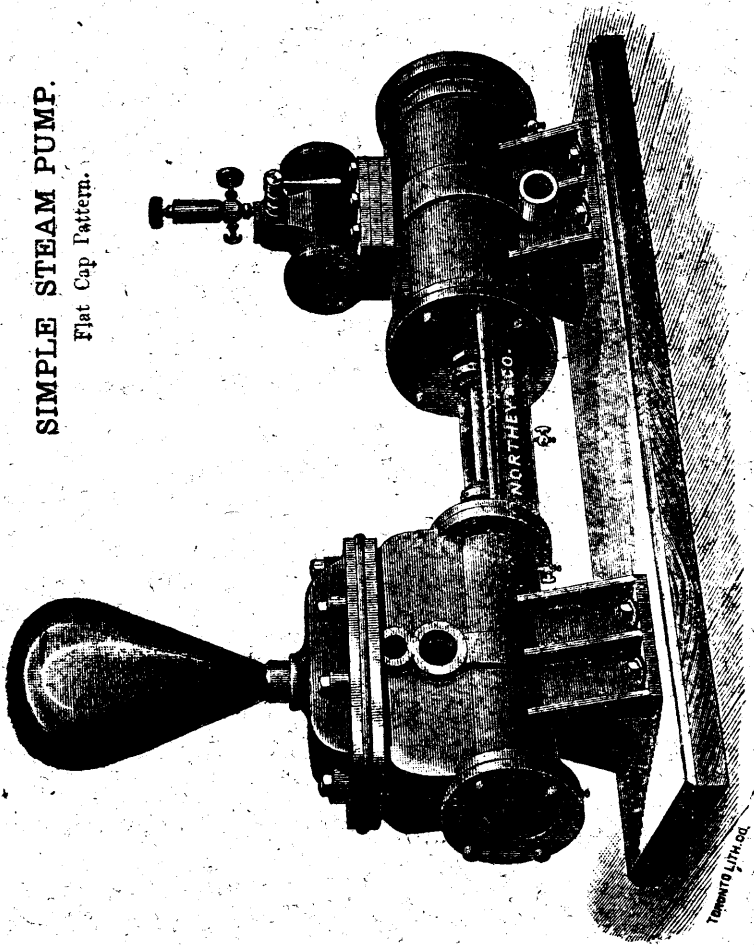

Northey & Co's Steam Pump Works, TORONTO, ONT.

SIMPLE STEAM PUMP.

Flat Cap Pattern.

DUPLEX STEAM PUMP.

SPECIAL STEAM PUMP.

Steam Pumps of the best and latest designs for mining purposes, Boiler Feeding, Fire Protection, and General Water Supply, etc.