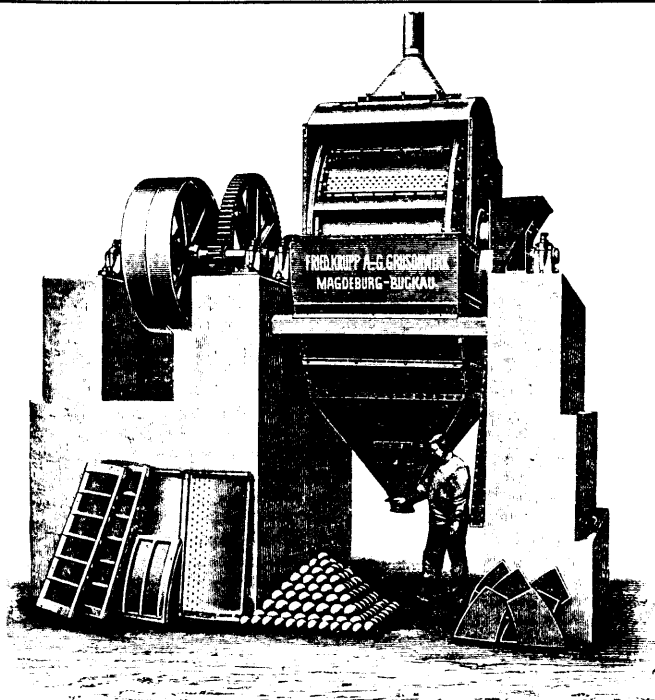

FRIED. KRUPP A.-G. GRUSONWERK Magdeburg-Buckau (Germany)

SPECIALTY

BALL MILLS

For Dry and Wet Crushing

ADVANTAGES:

Continuous working.
Immediate automatic discharge of the product as soon as the desired degree of fineness has been attained.

Exceedingly uniform product.

Hardest ores ground to any degree of fineness.

Minimum wear and tear.

Easy access to the interior of the large grinding drum.

Require little attention.

Moderate power, with high capacity.

Write for Catalogues.

SOLE REPRESENTATIVES FOR CANADA

JAS. W. PYKE & CO., Sovereign Bank Building, Montreal