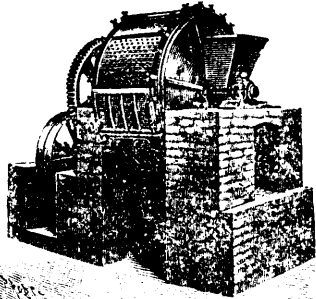

FRIED KRUPP GRUSONWERK

ENGINEERING WORKS,
IRON AND STEEL FOUNDRY.

MINING & MILL MACHINERY—Gruson Rock and Ore Crushers of specially strong construction, Roller Mills, Stamp Batteries, Chrome Steel Shoes and Dies, Ball Mills with a continuous feed and Discharge improved system for reducing ores to any degree of fineness—more than 1,000 at work. Amalgamating Apparatus, Hydraulic Classifiers, Jig Machines, Harz and Bilharz Patterns, Round Bubbles, Improved Rotary Tables, Salsburg Tables, Sweeping Tables, Amalgam Cleaners, Amalgam-Distilling and Gold-Smelting Furnaces, etc.

CYANIDE PLANTS—COMPLETE CONCENTRATION PLANTS.

TWELVE AWARDS AT THE COLUMBIAN EXPOSITION.

AGENTS: CANADA—JAS. W. PYKE & SONS, 35 St. Francois Xavier St., MONTREAL.

UNITED STATES—THOS. PROSSER & SON, 14 Gold St., NEW YORK.

MEXICO—Oficina Tecnica de las Fabricas, de Fried Krupp, Essen y Fried Krupp Grusonwerk, Magdeburg-Buckau, Cadena 3, MEXICO.

SOUTH AFRICA—FRIED KRUPP GRUSONWERK, South African Agency, P.O. Box 399, JOHANNESBURG, S.A.R.

MAGDEBURG-BUCKAU - - - GERMANY.

The Pelton Water Wheel

* * * * *

Affords the most Simple, Economical and Reliable Power for Mining and other purposes.

* * * * *

6,000—WHEELS NOW RUNNING—6,000

While opinions may differ more or less as to the merits of other Water Wheels, there is but one opinion in regard to the PELTON.

It gives more value for the money than any other appliance known.

CATALOGUES FURNISHED ON APPLICATION.

Address, PELTON WATER WHEEL CO., "Dept. H.," 121 Main Street.

SAN FRANCISCO, CAL.

THE CALIFORNIA

THE CELEBRATED

HAMMERED STEEL SHOES AND DIES

Warranted not to chip off or batter up. A HOME PRODUCTION.

Best Refined Cast Tool Steel, Well Bit Steel, Heavy and Light Iron and Steel Forgings of all Descriptions.
218 & 220 Folsom St. **GEO. W. PENNINGTON & SONS,** San Francisco, Cal.