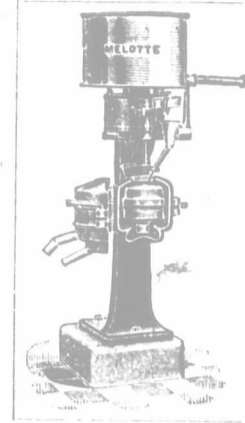

London Fence Machine Co., Ltd. Works at London, Can. Cleveland, Ohio.

McLachlan Gasoline Engine

IS MOUNTED IN 5, 10, 15, 20 OR 25 HORSE POWER.

WRITE
THE
McLACHLAN
GASOLINE
ENGINE CO.,
LIMITED,
201 Queen St. E.,
TORONTO,
for catalogue and
prices.

Advertise in the Farmer's Advocate.

"MELOTTE" CREAM SEPARATORS ARE PERFECT.

The only Separator fitted with a brake and beautifully-enamelled bowl casing.

The Lightest Running and most durable Separator yet produced.