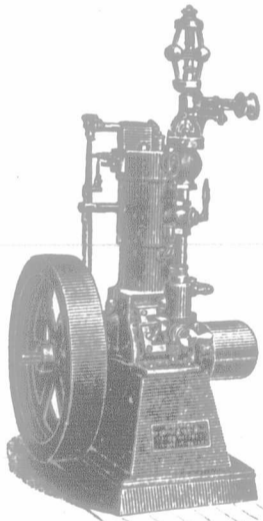

PUTTING THE CART BEFORE THE HORSE.

STRETCHING wire fence after it is woven is like "Putting the cart before the horse." The best fences are stretched first, each strand separately, and woven after. They fit the ground like a glove and have no slack strands — every wire does its duty.

Our modern LONDON FENCE MACHINE in the hands of the average farmer will complete 40 to 60 rods per day easily. Anyone can operate it.

It's as simple as "running a wheelbarrow." Ask your hardware dealer for them and for London Coiled Spring Wire, or write us for catalogue.

London Fence Machine Co., Ltd. Works at London, Can. Cleveland, Ohio.

McLachlan Gasoline Engine

IS MOUNTED IN 5, 10, 15, 20 OR 25 HORSE POWER.

WRITE
THE
McLACHLAN
GASOLINE
ENGINE CO.,
LIMITED,
201 Queen St. E.,
TORONTO,
for catalogue and
prices.

Advertise in the Farmer's Advocate.

"MELOTTE" CREAM SEPARATORS ARE PERFECT.

The only Separator fitted with a brake and beautifully-enamelled bowl casing.

The Lightest Running and most durable Separator yet produced.