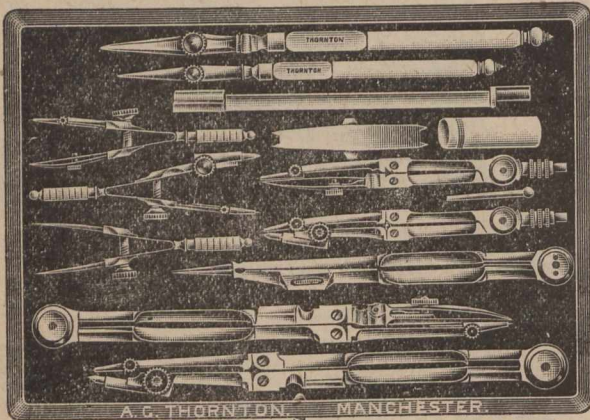

DRAWING AND SURVEYING INSTRUMENTS, ETC.

English Make - The Latest, Best and Cheapest.

The Ideal Cases.

No. 5148. This Set in Electrum. Best Quality, with Needle Points and Double Joints, in Morocco flat Pocket Case, complete.

The most practical and serviceable Case, as also the cheapest for the quality ever offered. Compasses 6 in., and other instruments in proportionate sizes.

No. 5149. Same Set in Square Polished Walnut Case, with lock and key. Complete and extra, 4 1/2 inch.