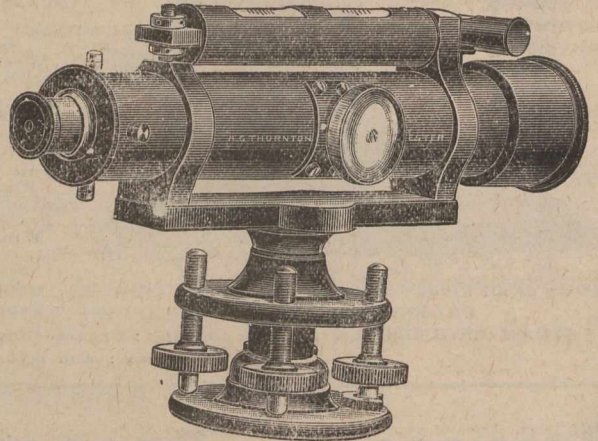

TELEGRAMS:
DRAWING.—MANCHESTER.

A. G. THORNTON,
Practical Manufacturer. Exclusively Trading in this Branch.
99 St. Mary's Street, - MANCHESTER, ENG.

No. 5132. The Standard Level.

English make, 12 in. Telescope. Improved Pattern with Polished Mahogany Case and Tripod. Complete £8 10s., as illustrated.