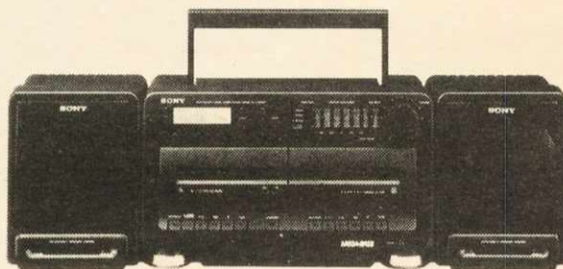

TUNE IN TURN ON TO SONY

MHC-3600 Bookshelf Component System
 30 watts per Channel bass • 20 Watts MID range and tweeter • 7 Band EQ • Remote • AM/FM Digital tuner • Double reverse tape deck • Compact Disc player • 3 way speaker system

CFD-454 3-Piece CD/AM/FM Cassette Recorder
 Built in CD • Detachable speakers • 5-band EQ • Stereo deck

CFS-710 Dual Cassette System
 3-Piece • AM/FM Stereo cassette recorder • Dual stereo deck • Mega Bass • 5 band EQ • CD line in

CFS-420 Cassette Recorder
 3-piece • AM/FM • Stereo cassette recorder • 5 band E.Q. • Two speed dubbing

WM-FX36 AM/FM/Cassette 'Express' Walkman
 Less noise leakage headphones • Dolby "B" • Auto shutoff • Mega Bass

CFD-50 CD/AM/FM Stereo Cassette Recorder
 Built in CD • Record/Play stereo deck • Built in speakers

TCM-85V Cassette Recorder
 Voice operated • One touch recording • Cue/Review • Front speaker • Auto shut off