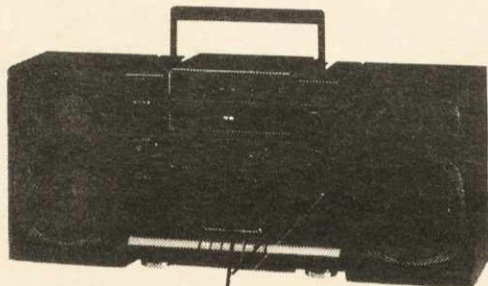

TUNE IN TURN ON TO SONY

MHC-3600 Bookshelf Component System
 30 watts per Channel bass • 20 Watts MID range and tweeter • 7 Band EQ • Remote • AM/FM Digital tuner • Double reverse tape deck • Compact Disc player • 3 way speaker system

CFD-454 3-Piece CD/AM/FM Cassette Recorder
 Built in CD • Detachable speakers • 5-band EQ • Stereo deck

CFS-710 Dual Cassette System
 3-Piece • AM/FM Stereo cassette recorder • Dual stereo deck • Mega Bass • 5 band EQ • CD line in