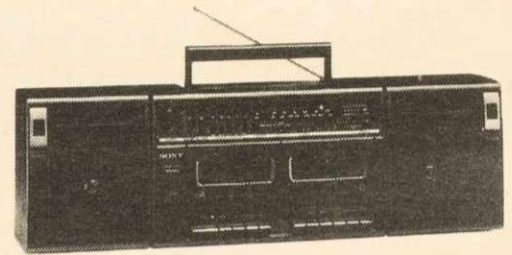

TUNE IN TURN ON TO SONY

MHC-3600 Bookshelf Component System
 30 watts per Channel bass • 20 Watts MID range and tweeter • 7 Band EQ • Remote • AM/FM Digital tuner • Double reverse tape deck • Compact Disc player • 3 way speaker system

MHC-1600 Economical System
 20 Watts per Channel • CD • Tape • Digital tuner • Remote control system

MHC-2600 Compact System
 30 watts per Channel • CD • Aux • Tape • Digital tuner • Remote control system

CFD-454 3-Piece CD/AM/FM Cassette Recorder
 Built in CD • Detachable speakers • 5-band EQ • Stereo deck

CFS-710 Dual Cassette System
 3-Piece • AM/FM Stereo cassette recorder • Dual stereo deck • Mega Bass • 5 band EQ • CD line in