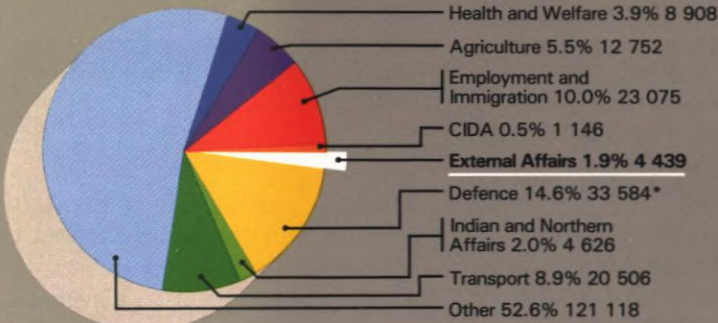

External Affairs in Perspective

Employees

The 4 439 Canadian employees of External Affairs represent 1.9% of the total 231 164 public service employees in 1988/89.

*Does not include military personnel.

Budget

Cost of running the department at home and abroad amounts to 0.8% of the 1988/89 federal government expenditure.