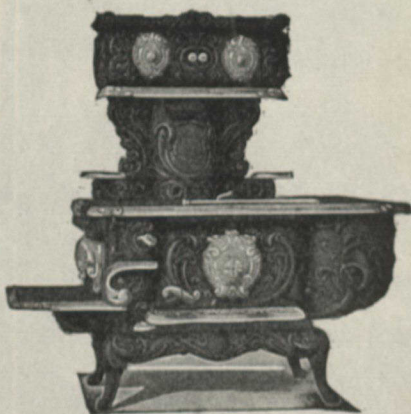

SOLD BY THE BEST DEALERS EVERYWHERE

MANUFACTURED BY

THE GURNEY, TILDEN COMPANY, Limited

Hamilton Montreal Winnipeg Vancouver

WITCH HAZEL TOILET SOAP

REGISTERED BRAND

FOR BABY'S BATH

THE ROYAL CROWN LIMITED. WINNIPEG. CANADA.