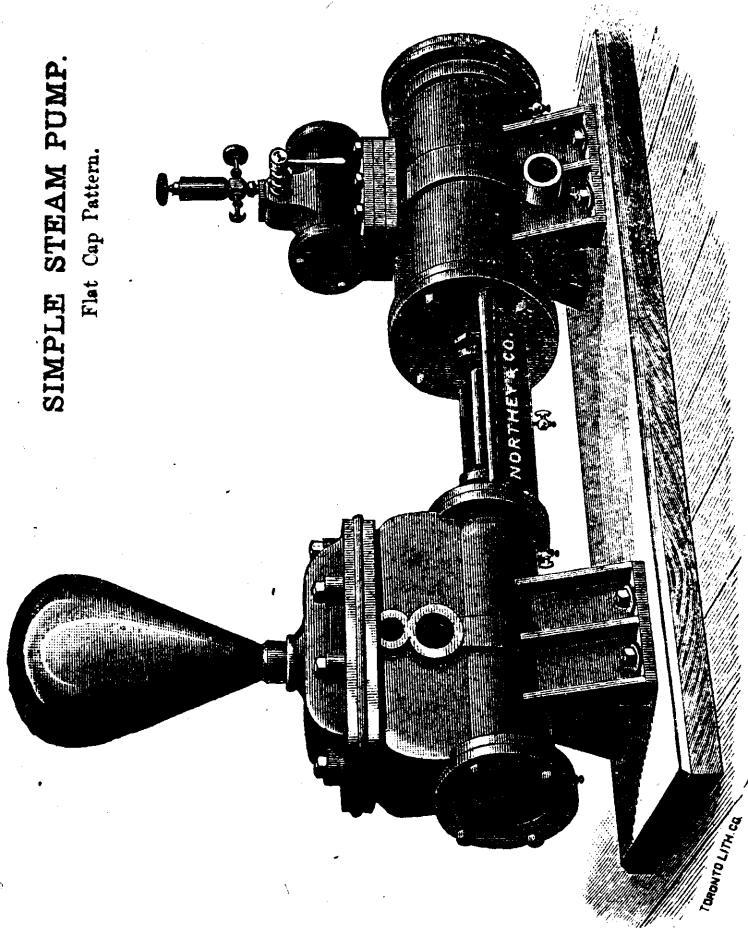

Northey & Co's Steam Pump Works, TORONTO, ONT.

SIMPLE STEAM PUMP.
Flat Cap Pattern.

DUPLEX STEAM PUMP.

SPECIAL STEAM PUMP.

Steam Pumps of the best and latest designs for mining purposes, Boiler Feeding, Fire Protection, and General Water Supply, etc.