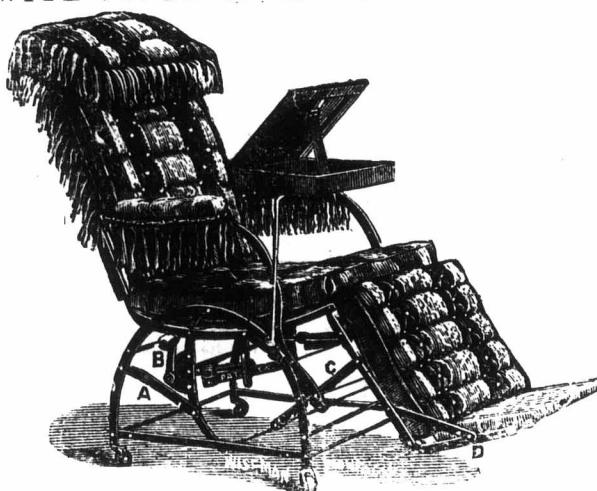

THE WILSON Improved Adjustable Chair.

BEST PATENT, NOV. 1877. WITH FIFTY CHANGES OF POSITION.

Suitable for PARLOR, LIBRARY, INVALID'S COUCH, CHILD'S SWING COT, BED OR LOUNGE.

Combining ELEGANCE, LIGHTNESS, STRENGTH, SIMPLICITY, AND COMFORT.

Also Self-propelling Invalid Chairs, combining all the comfort and changes of the Easy Chair with the addition of the self-propelling wheels. Send or Illustrated Circular. M. G. EDSON & Co, Montreal.