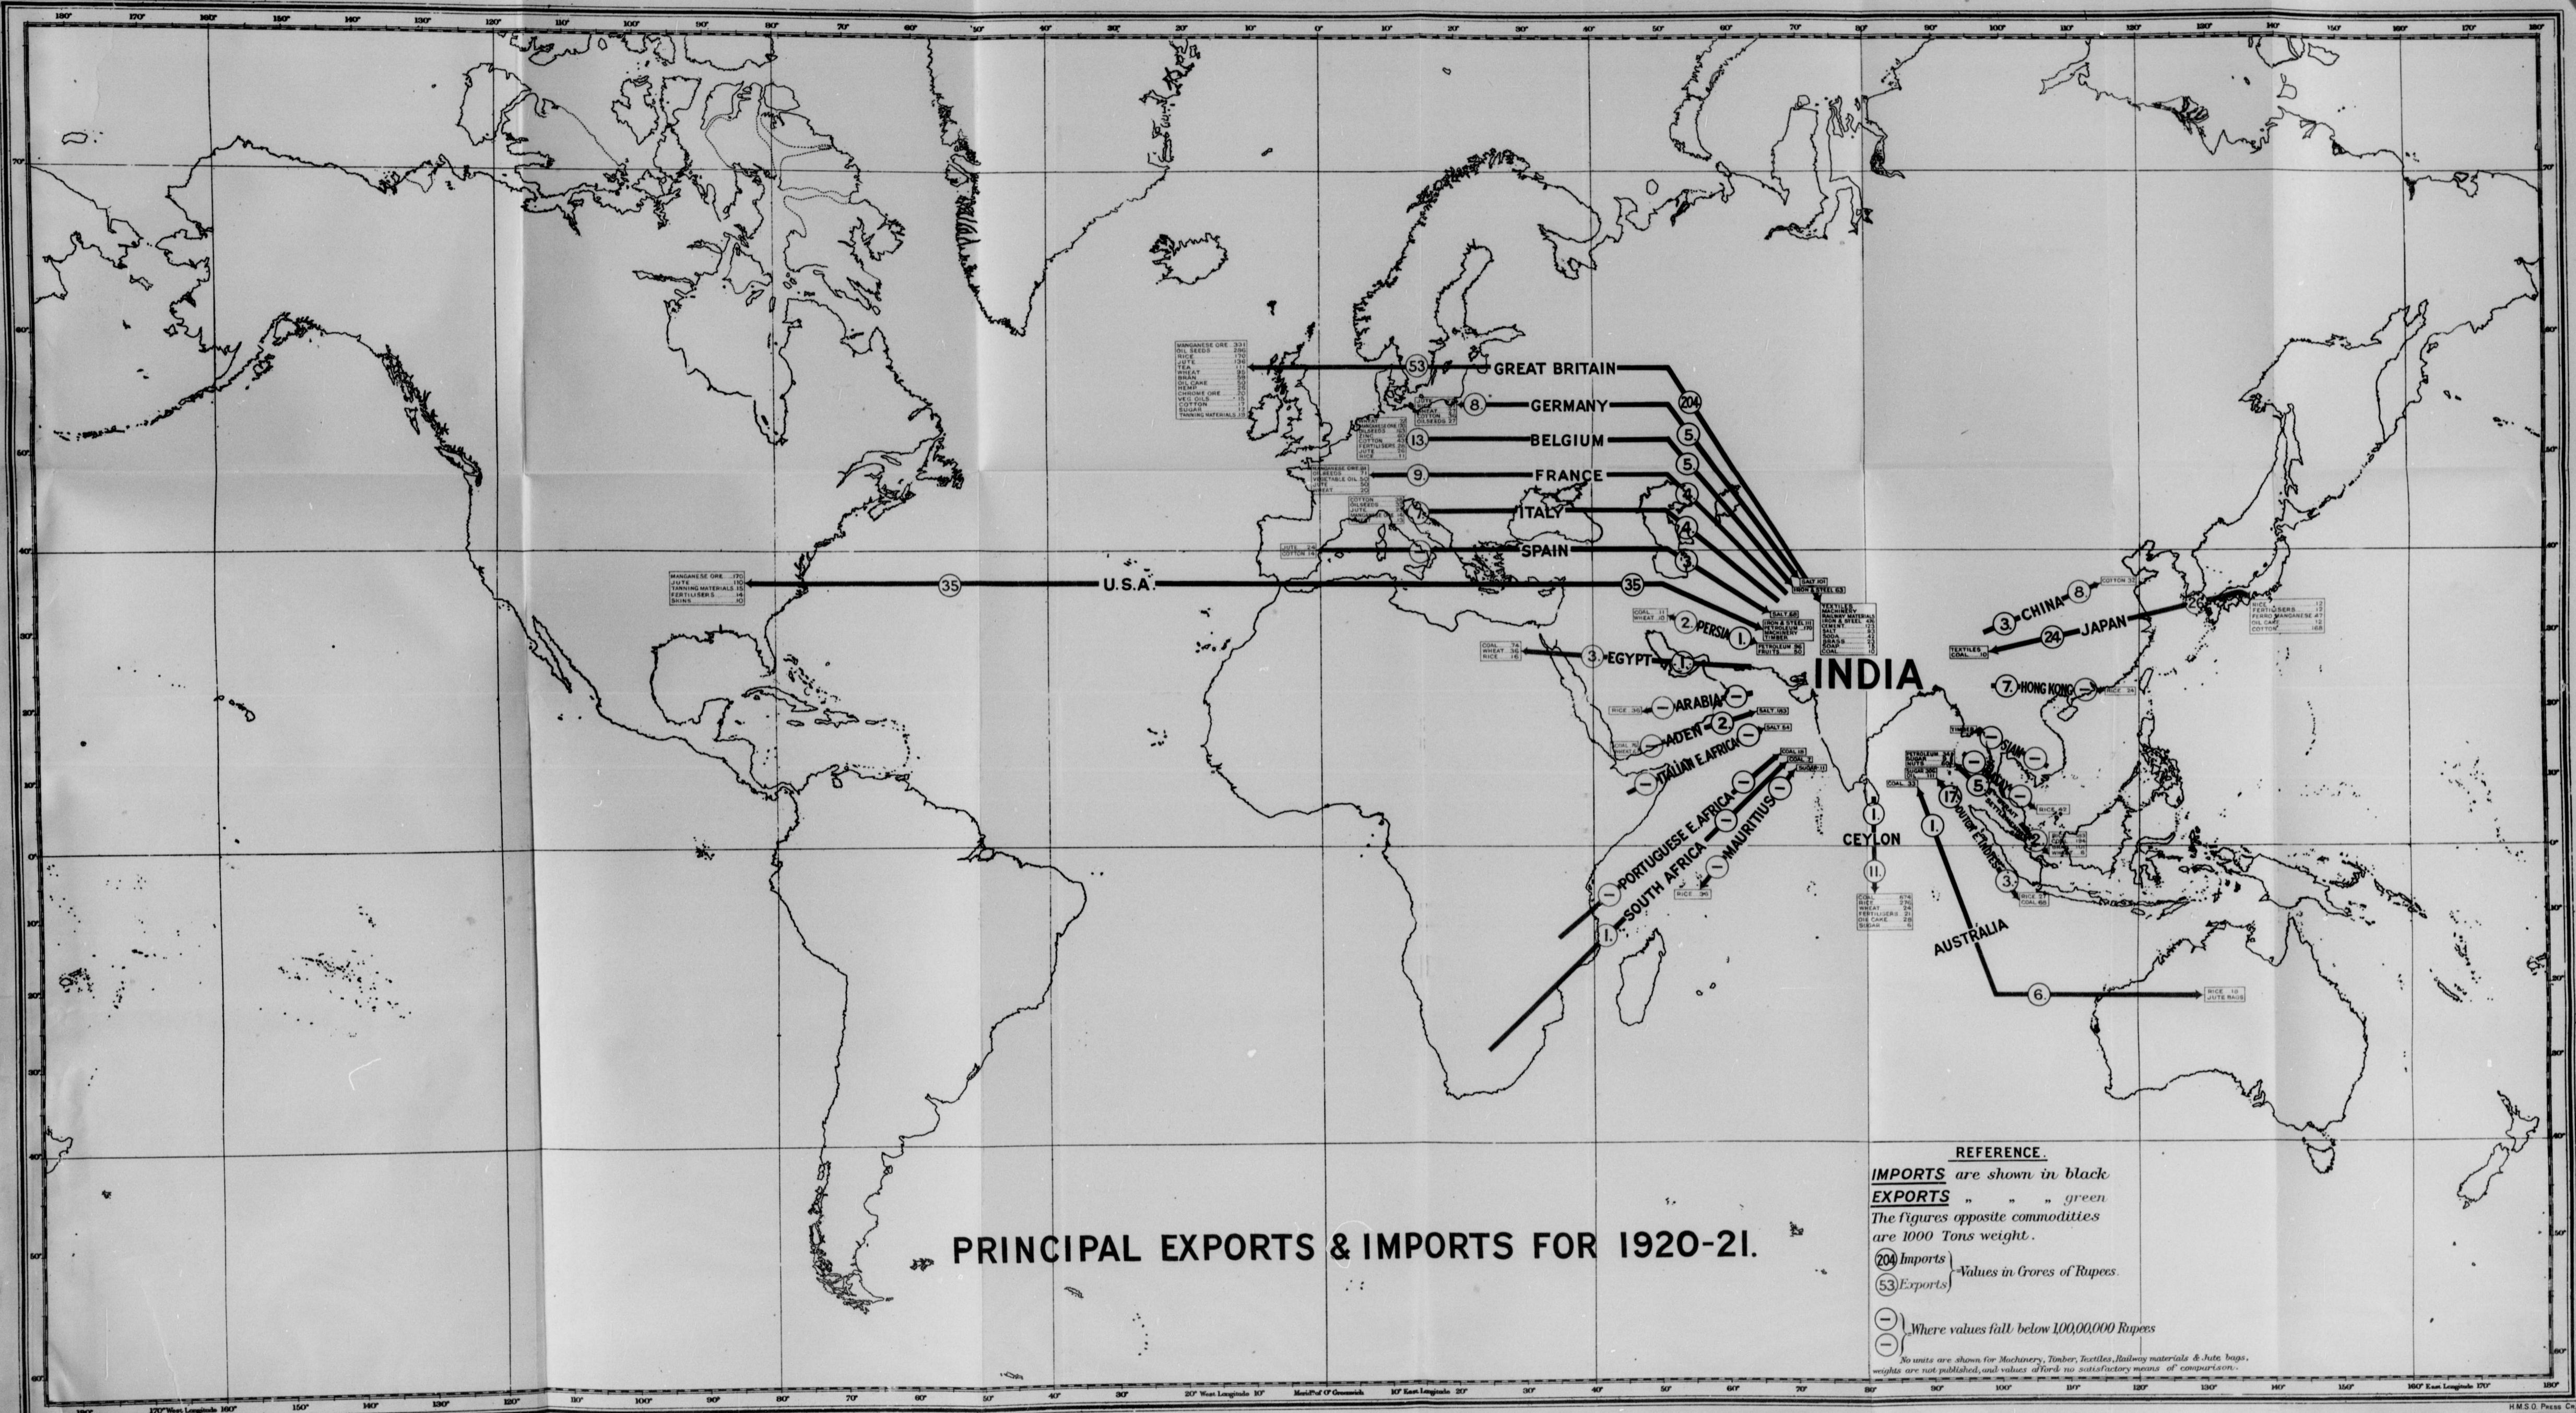

# THE WORLD

C 62992

## PRINCIPAL EXPORTS & IMPORTS FOR 1920-21.

**REFERENCE.**  
**IMPORTS** are shown in black  
**EXPORTS** " " " green  
 The figures opposite commodities are 1000 Tons weight.  
 (204) Imports Values in Crores of Rupees.  
 (53) Exports  
 ( ) Where values fall below 100,000,000 Rupees.  
 No units are shown for Machinery, Timber, Textiles, Railway materials & Jute bags, weights are not published, and values of food no satisfactory means of comparison.