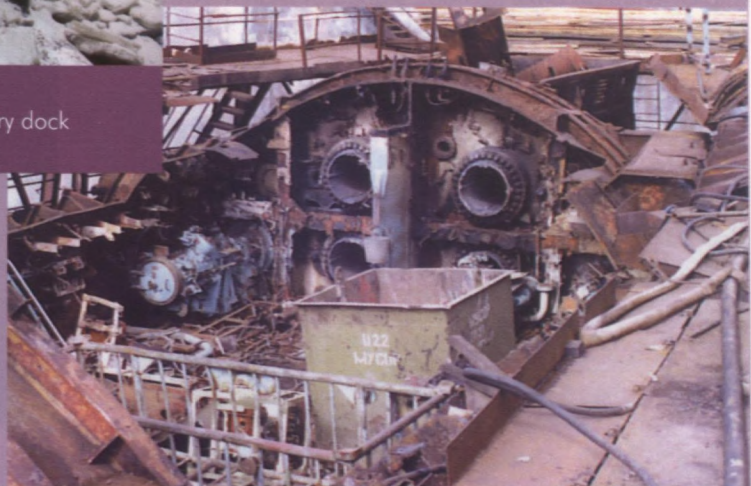

Selected Stages of Submarine Dismantlement

Aerial view of the Zvezdochka Shipyard, Severodvinsk

Decommissioned submarine being towed to the Zvezdochka shipyard by main and auxiliary tug boats

Stern of decommissioned submarine #608 in dry dock

Reactor unit shell with radioactive waste storage container