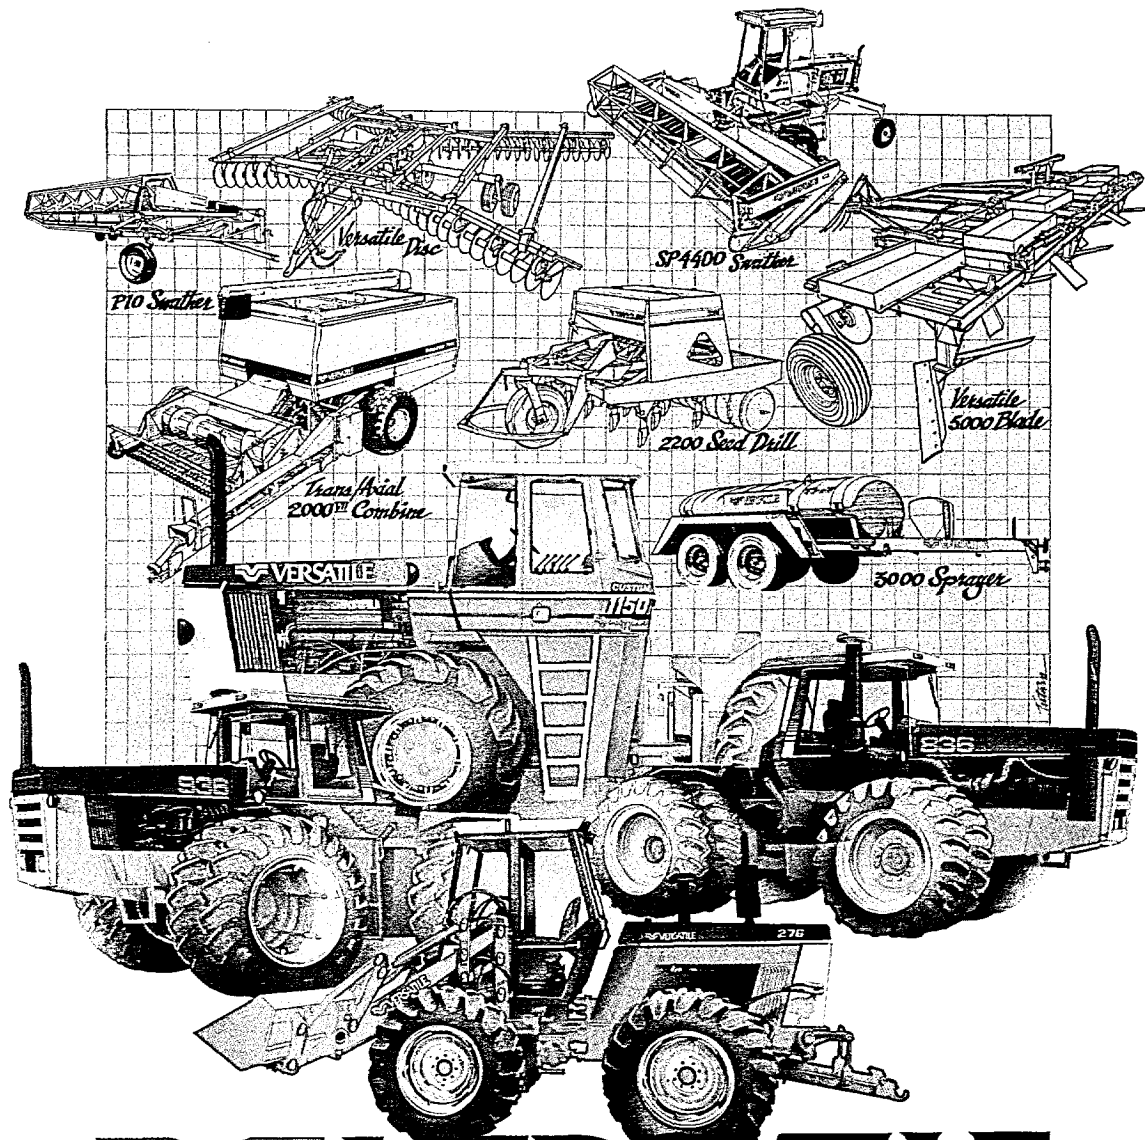

Market conditions change, our competitors come and go, but Versatile's search for a better way never ends. We see our heavy investment in research and development as a commitment to the future of agriculture.

Versatile is the manufacturer of a full line of 4WD tractors, from 84 to 470 HP; SP and PT swathers; the world's largest PT combine; a variety of sprayers and discs; and time-proven minimum tillage blades and drills. At Versatile, we don't try to be everything to everyone. We only take on tasks we know we can handle well. We're specialists, and the equipment we build is specialized. Built to handle

particular applications, and handle them very well.

We've got the best products on the market, the best dealers, and the best financing through Versatile Credit Corporation. Why are we the best? Because we're supplying some of the most demanding farmers anywhere. As long as you're happy, we know we're doing the right things. Because nobody is tougher to please, than you!

VERSATILE®
BUILDING PRODUCTIVITY

VERSATILE FARM EQUIPMENT COMPANY
1260 Clarence Avenue, Box 7300
Winnipeg, Manitoba, Canada R3C4E8

VERSATILE