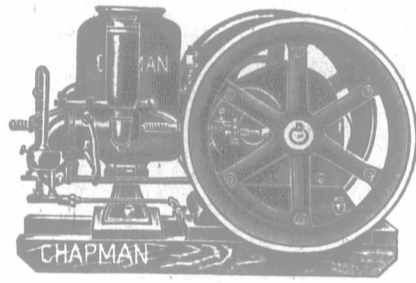

### ONTARIO WIND ENGINE & PUMP CO., LIMITED

Head Office and Factory: TORONTO, ONTARIO

Branches: Winnipeg, Calgary and Montreal

Chapman Well Drill

Chapman Type C