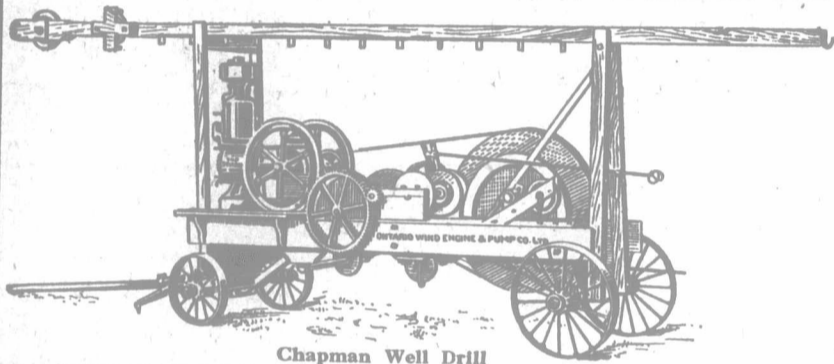

ONTARIO WIND ENGINE & PUMP CO., LIMITED

Head Office and Factory: TORONTO, ONTARIO

Branches: Winnipeg, Calgary and Montreal

The Call of the North

DO you know of the many advantages that New Ontario, with its millions of fertile acres, offers to the prospective settler? Do you know that these rich agricultural lands, obtainable free, and at a nominal cost, are already producing grain and vegetables second to none in the world.

For literature descriptive of this great territory, and for information as to terms, homestead regulations, settlers' rates, etc., write to

H. A. MACDONELL

Director of Colonization
Parliament Bldg., TORONTO, ONT.

"London" Cement Drain Tile Machine

Makes all sizes of tile from 3 to 16 inches. Cement Drain Tiles are here to stay. Large profits in the business. If interested, send for catalogue.

London Concrete Machinery Co'y., Dep't. B,
London, Ont.
Largest manufacturers of Concrete Machinery in Canada.