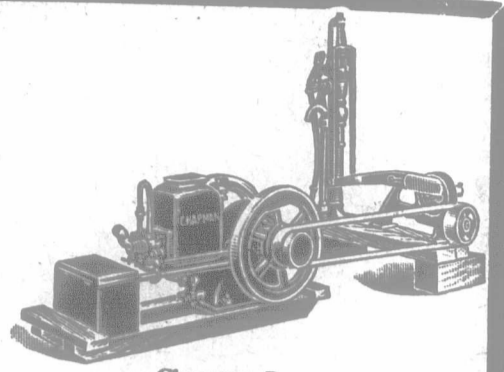

Chapman Type F

Pneumatic Tank Systems

Chapman Pumps

Grinder

## "GOES LIKE SIXTY" TRACTOR

With All Latest Improvements The economical, practical tractor for modern farming. Light in weight, strong and powerful, easy to operate. The real one-man tractor for both or field work. Special Heavy Duty Tractor Motor Long stroke type. Large crank shaft, connecting rods and bearings. One-piece cam shaft. The Gilson is the pioneer light-weight tractor and no experiment. Will do any kind of farm work more cheaply than horses.