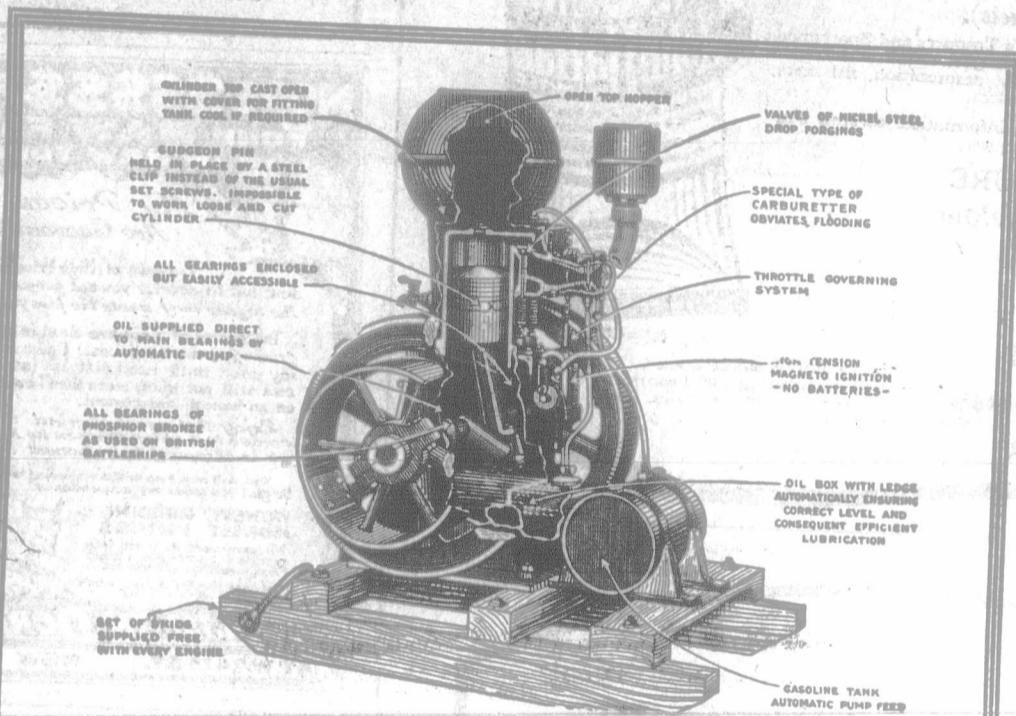

Lister

POWER ON THE FARM

There is no work on the farm,

for which power is required, which is not better, more easily and more economically handled by

"Lister" Farm Power Machinery

than by any other method

Where the call is for stationary power—power for operating the grinder, milking machine, lighting plant, saw or pump and handling numerous small "chores,"

"LISTER" ENGINES

furnish the power to do the work right—at small cost. 1½ to 14 H.-P. Kerosene or Gasoline types. British built.

Where there is a demand for sturdy power—power for plowing, hauling, heavy belt work or for any job where mobile power is needed, you'll find the

"AVERY" TRACTOR

in a class by itself for reliability, economy and efficiency.

The "Avery" is simple to handle, easy to operate and of low cost of upkeep. When working parts become worn, even the inner cylinder walls, you can easily renew them yourself and save the cost of the expert mechanic's time.