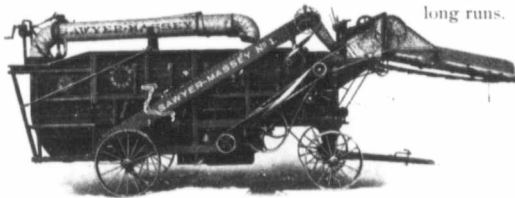

# SEVERAL THOUSAND

Of Western Canada's best farmers have threshed their crops in the past with Sawyer-Massey Outfits. Many have come back for their second and third rigs. Year in and year out they have stood up to the varying Western conditions. Why not give yourself the assurance of getting all the grain in your 1916 crop by purchasing a Sawyer-Massey outfit. Made in a wide range of sizes to suit your requirements—either gas or steam.

**STEAM TRACTORS**  
(High Pressure Boilers)

- C. 3 Draw Bar 22 H.P.
- C. 5 Draw Bar 25 H.P.

**GREAT WEST SEPARATORS**  
32 inch Cylinder x 56 inch Body  
36 inch Cylinder x 60 inch Body  
40 inch Cylinder x 64 inch Body

A big, strong thresher, just the machine for heavy work and long runs. Fast, powerful and economical of power.

**SAWYER-MASSEY SEPARATORS**

Two sizes, 20 inch Cylinder x 36 inch Body, and 28 inch Cylinder x 44 inch Body. This is a separator we have only recently put on the market, but it has been fully tested and proven in actual work. It is full Sawyer-Massey quality in every respect.

After several years of successful work on the part of our 27-54 Gas Tractor, which convinced us that the design and principle was right we have brought out a smaller size in our 16-32. Those who saw it at the Brandon Plowing Demonstration July 18, 19, 20 were greatly pleased with its work. It is built small enough to fit your farm yet big enough to drive a good size thresher. It is a real tractor and not a toy.