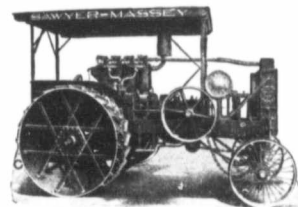

4-CYLINDER GAS TRACTORS
27-54 H.P. and 16-32 H.P.

SAWYER-MASSEY COMPANY, Limited

Builders and Makers of Steam and Gas Tractors, Threshers and Road-making Machinery

Head Office and Factory: HAMILTON, CANADA

Branch Offices and Warehouses: WINNIPEG, Manitoba; REGINA, Saskatchewan;
CALGARY, Alberta; Agency, BUENOS AIRES, Argentina

SAWYER-MASSEY

Vol
SOM
to
im
farmer's
tractor.
his idea
the pow
absolute
if the av
erised
mate th
his selec
the wor
thousan
Sp
Canadian A
Canadian B
J.I. Case T. J
Emerson Bra
J. D. Adlson
Hart, Parr C
International
Minneapolis &
Marshall Son
Gould Shapley
Gasoline Eng
Sawyer Massey
Grain Grower's
large share
now prevail
adian West.
Had our
title of the
in selecting
assuming a
Western Car
would have I