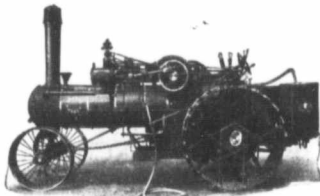

# SEVERAL THOUSAND

Of Western Canada's best farmers have threshed their crops in the past with Sawyer-Massey Outfits. Many have come back for their second and third rigs. Year in and year out they have stood up to the varying Western conditions. Why not give yourself the assurance of getting all the grain in your 1916 crop by purchasing a Sawyer-Massey outfit. Made in a wide range of sizes to suit your requirements—either gas or steam.

**STEAM TRACTORS**  
(High Pressure Boilers)

- C. 3 Draw Bar 22 H.P.
- C. 5 Draw Bar 25 H.P.

**GREAT WEST SEPARATORS**  
32 inch Cylinder x 56 inch Body  
36 inch Cylinder x 60 inch Body  
40 inch Cylinder x 64 inch Body

A big, strong thresher, just the machine for heavy work and long runs. Fast, powerful and economical of power.

**SAWYER-MASSEY SEPARATORS**

Two sizes, 20 inch Cylinder x 36 inch Body, and 28 inch Cylinder x 44 inch Body. This is a separator we have only recently put on the market, but it has been fully tested and proven in actual work. It is full Sawyer-Massey quality in every respect.

After several years of successful work on the part of our 27-54 Gas Tractor, which convinced us that the design and principle was right we have brought out a smaller size in our 16-32. Those who saw it at the Brandon Plowing Demonstration July 18, 19, 20 were greatly pleased with its work. It is built small enough to fit your farm yet big enough to drive a good size thresher. It is a real tractor and not a toy.