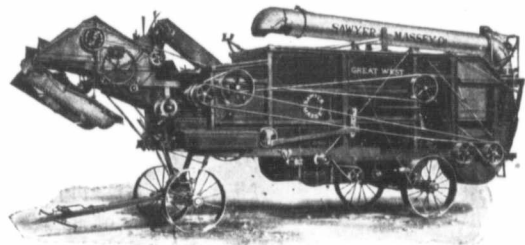

# SEVERAL THOUSAND

Of Western Canada's best farmers have threshed their crops in the past with Sawyer-Massey Outfits. Many have come back for their second and third rigs. Year in and year out they have stood up to the varying Western conditions. Why not give yourself the assurance of getting all the grain in your 1916 crop by purchasing a Sawyer-Massey outfit. Made in a wide range of sizes to suit your requirements—either gas or steam.

**STEAM TRACTORS**  
(High Pressure Boilers)

- C. 3 Draw Bar 22 H.P.
- C. 5 Draw Bar 25 H.P.

**GREAT WEST SEPARATORS**  
32 inch Cylinder x 56 inch Body  
36 inch Cylinder x 60 inch Body  
40 inch Cylinder x 64 inch Body

A big, strong thresher, just the machine for heavy work and long runs. Fast, powerful and economical of power.

**SAWYER-MASSEY SEPARATORS**

Two sizes, 20 inch Cylinder x 36 inch Body, and 28 inch Cylinder x 44 inch Body. This is a separator we have only recently put on the market, but it has been fully tested and proven in actual work. It is full Sawyer-Massey quality in every respect.

After several years of successful work on the part of our 27-54 Gas Tractor, which convinced us that the design and principle was right we have brought out a smaller size in our 16-32. Those who saw it at the Brandon Plowing Demonstration July 18, 19, 20 were greatly pleased with its work. It is built small enough to fit your farm yet big enough to drive a good size thresher. It is a real tractor and not a toy.