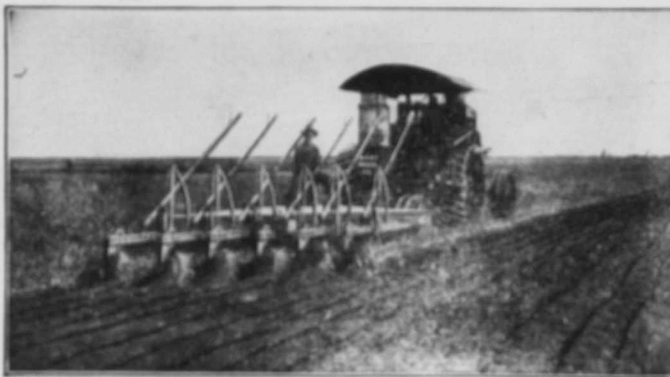

The Power for Fall Plowing IS THE HART-PARR Gas Tractor

Deep Plowing

requires lots of power, but it produces the best seed bed, and the best crops. You probably have never plowed as deeply as you would like, because you would kill your horses if you did. But if you own a HART-PARR GAS TRACTOR you will have an abundance of power at your command, a horse that never gets overheated or tired, and can turn over 20 to 30 acres per day and as deep as you wish. Hence your next year crop will be better. That means

Money Earned

Early Plowing

is also best because it kills the weeds before the seed matures. It also conserves moisture by permitting the rain and melted snow to enter the soil instead of running into ravines and depressions, hence forming an ideal seed bed. If you have a large farm you cannot get your plowing done early enough to do this if you use horses; but if you own a "MODERN FARM HORSE," which will do the work of 22 to 25 horses, you can get your Fall plowing done several weeks earlier than usual. Here again you are preparing for a better crop next year. Hence