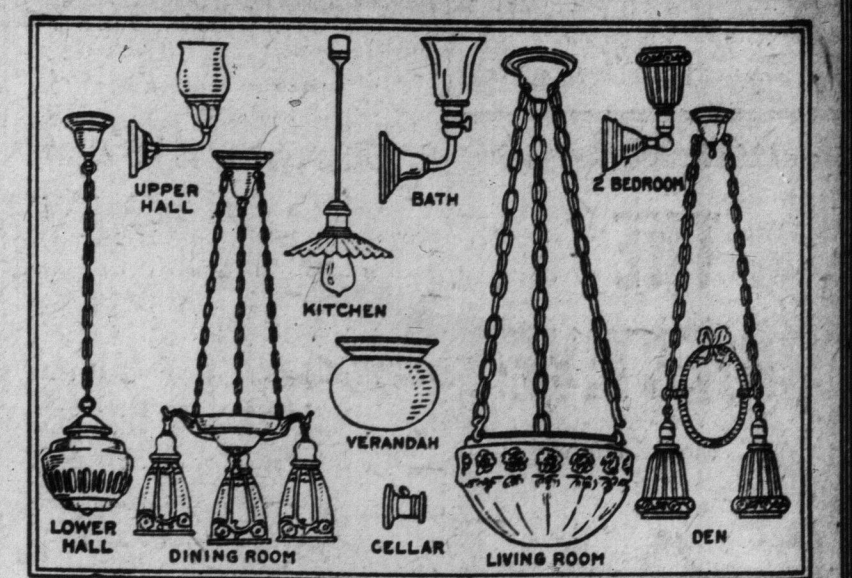

Heavy Chenille Portieres, 25% Off.

Axminster Rugs $69.75 and $31.95

Seamless Rugs, in small designs, in light and dainty figures. Size 9' x 12', sale price, $69.75; size 6' x 9', sale price, $31.95.

Brussels Rugs.

Neat and small bedroom patterns, soft colorings. Size 6' 9" x 9', sale price, $24.95; size 9' x 9', sale price, $34.95; size 9' x 10' 6", sale price, $39.95.

Wool and Fibre Rugs.

Very attractive are the reversible wool and fibre rugs, in light colorings and two-toned effects. Size 9' x 9', sale price, $8.95; size 9' x 10' 6", sale price, $9.95; size 9' x 12', sale price, $10.95.

Tapestry Rugs.

Seamless made rugs, in two-tone blue or brown shades, with fancy chintz borders. Size 9' x 10' 6", sale price, $25.95.

Wool and Union Bedroom Rugs.

Artistic patterns and quiet shades, small designs, with a floral effect in borders and good colors. Size 7' 6" x 9', regular price $13.00, sale price, $10.95; size 9' x 9', regular price $16.00, sale price, $12.95; size 9' x 12', regular price $21.00, sale price, $17.95.

9 x 12 Grass Rugs, $12.50, for $7.95.

Plain centres, with artistic borders. Size 9' x 12', regularly $12.50, sale price, $7.95; size 8' x 10', regularly $7.50, sale price, $4.95; size 4' 6" x 7' 6", regularly $4.75, sale price, $3.29.

Simpson's—Fourth Floor.

6-Room Set Electric Fixtures

AUGUST SALE PRICE, $39.75.

INSPECTION FEES EXTRA—insulating joints (if needed) free. Installation in our daily delivery radius free. Bulbs, 25 and 40-watt sizes, when ordered at same time, 25c each.

Simpson's—Sixth Floor.

The Robert SIMPSON Company Limited