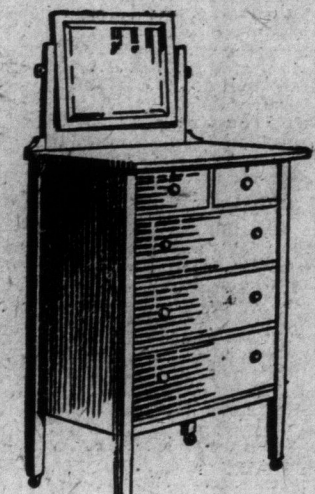

Telephone Main 7841 1898---TWENTY-FIRST ANNIVERSARY, COMING-OF-AGE YEAR---1919 Market Adelaide 6100

Simpson's---Several Carloads of Bedroom Furniture on Sale Today

Look around your home now and see whether the bedrooms require new furniture, for today is the day when you can buy dressers, chiffoniers, brass bed outfits, mattresses and springs at away less than regular prevailing prices. Now is the time to fix up your rooms for the guests you expect during the Exhibition. These offerings will likely sell rapidly, so that early shopping is advisable.

August FURNITURE AND Home Furnishings Sale

Chiffonier $19.15
Regularly $29.75.

White enamel, 4 deep drawers and 2 small drawers, wood trimmed. Regularly $29.75. August Sale price $19.15.

Dresser $24.15
Regularly $34.50.

As illustrated. Dresser, genuine quarter-cut oak, fumed and golden finish. Colonial posts and pillars. 42-inch case. Large oval bevelled plate mirror. Regularly $34.50. August Sale price, $24.15.

Dresser $20.95
Regularly $30.75.

As illustrated. Genuine quarter-cut oak, front and top mission design. Bevelled plate mirror, 22 x 26 inches. Regularly $30.75. August Sale price, $20.95.

Chiffonier $19.20
Regularly $29.50.

As illustrated. To match dresser. Genuine quarter-cut oak front and top, golden finish. Regularly $29.50. August Sale price, $19.20.

Store Hours 8.30 to 5.30
Store Closes 1 p.m. Saturday
No Noon Delivery Saturday

Join the Home-Lovers' Club

TIME FLIES. Soon winter will come, with the long evenings, indoors.

GRASP THE OPPORTUNITY presented by our wonderful August Furniture Sale.

BUY HOUSE FURNISHINGS NOW. Look over the home needs. Replace the old, worn out things and buy those other things—now—instead of "Some Day." KEEP THE HOME "COMFY."