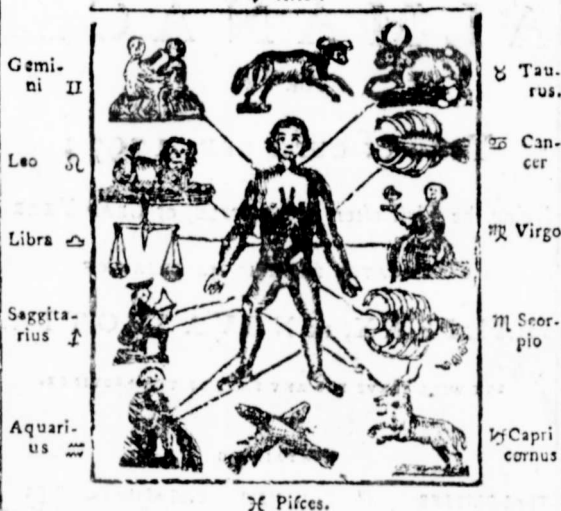

THE ANATOMY OF MAN'S BODY.

♈ Aries.

♋ Pisces.

ASTRA REGUNT HOMINES, SED REGIT ASTRA DEUS.

ECLIPSES for the Year 1797.

THERE WILL BE FOUR ECLIPSES IN THE FOLLOWING ORDER.

**T**HE first will be of the Moon, the 9th of June, at 7h. 16m. in the morning: The Moon will set before the Eclipse begins, therefore invisible.

The second will be of the Sun, the 24th of June, at about 12 minutes after 12 o'clock, invisible.

The third will be a visible and total Eclipse of the Moon, the 3d of December, in the evening and on the next morning, the calculation as follows: