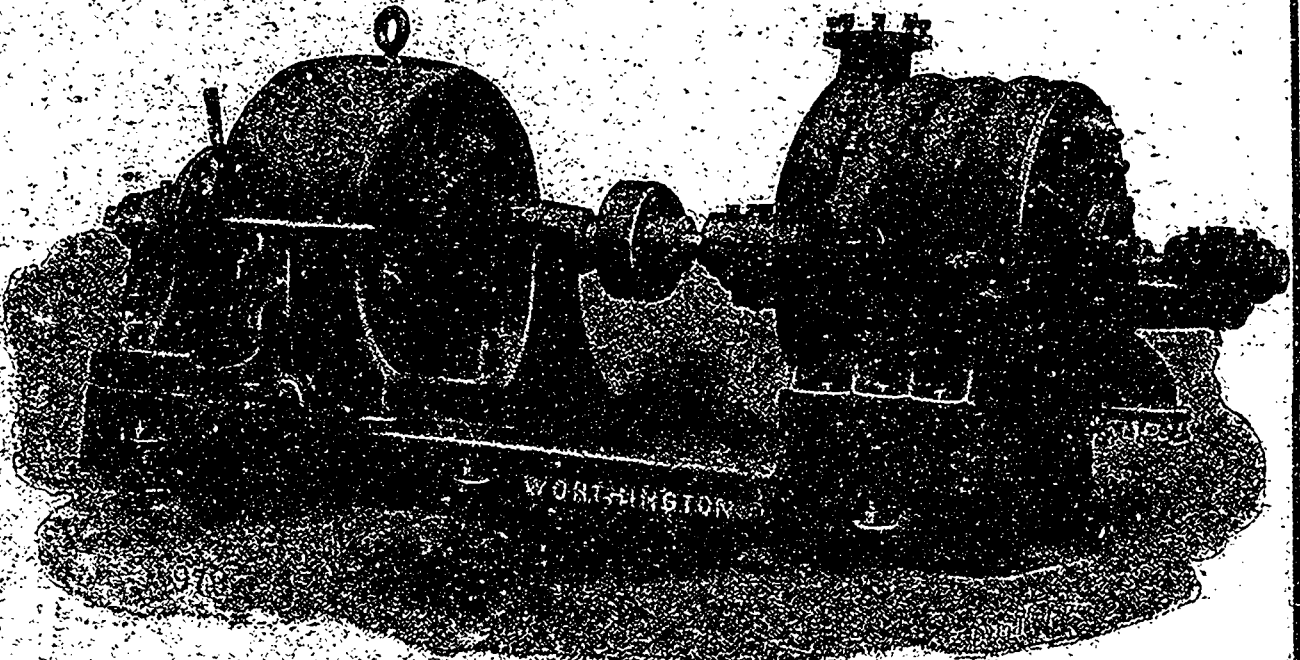

Westinghouse

Alternating and Direct Current

Motors

The type illustrated is especially suitable for locations subjected to dust and grit; its enclosed construction rendering it impervious to dirt of any character.

Liverpool & London & Globe Bldg.,
MONTREAL.

633 Hastings Street,
VANCOUVER.

HAMILTON.

184 Granville Street,
HALIFAX.

4 Stage Worthington Turbine Pump, Electric Driven

FOR HEADS UP TO 2,000 FEET

The JOHN McDOUGALL CALEDONIAN IRON WORKS CO., Limited