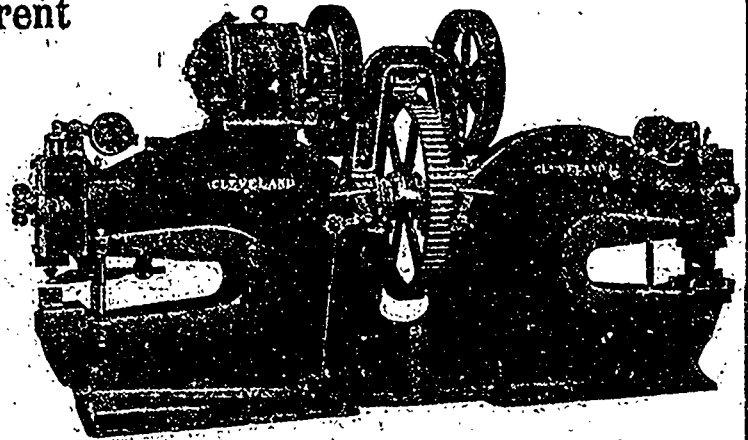

Westinghouse

Alternating and Direct Current

Motors

The type illustrated is especially suitable for locations subjected to dust and grit; its enclosed construction rendering it impervious to dirt of any character.

Westinghouse Type L Direct Current Motor Driving Double Punch and Shears.

Canadian Westinghouse Co., Limited

GENERAL OFFICES AND WORKS, HAMILTON, ONTARIO

Lawlor Bldg., King and Yonge Sts.,
TORONTO.

For particulars address nearest office

Liverpool & London & Globe Bldg.,
MONTREAL.

633 Hastings Street,
VANCOUVER.

HAMILTON.

184 Granville Street,
HALIFAX.

4 Stage Worthington Turbine Pump, Electric Driven

FOR HEADS UP TO 2,000 FEET

The JOHN McDOUGALL CALEDONIAN IRON WORKS CO., Limited