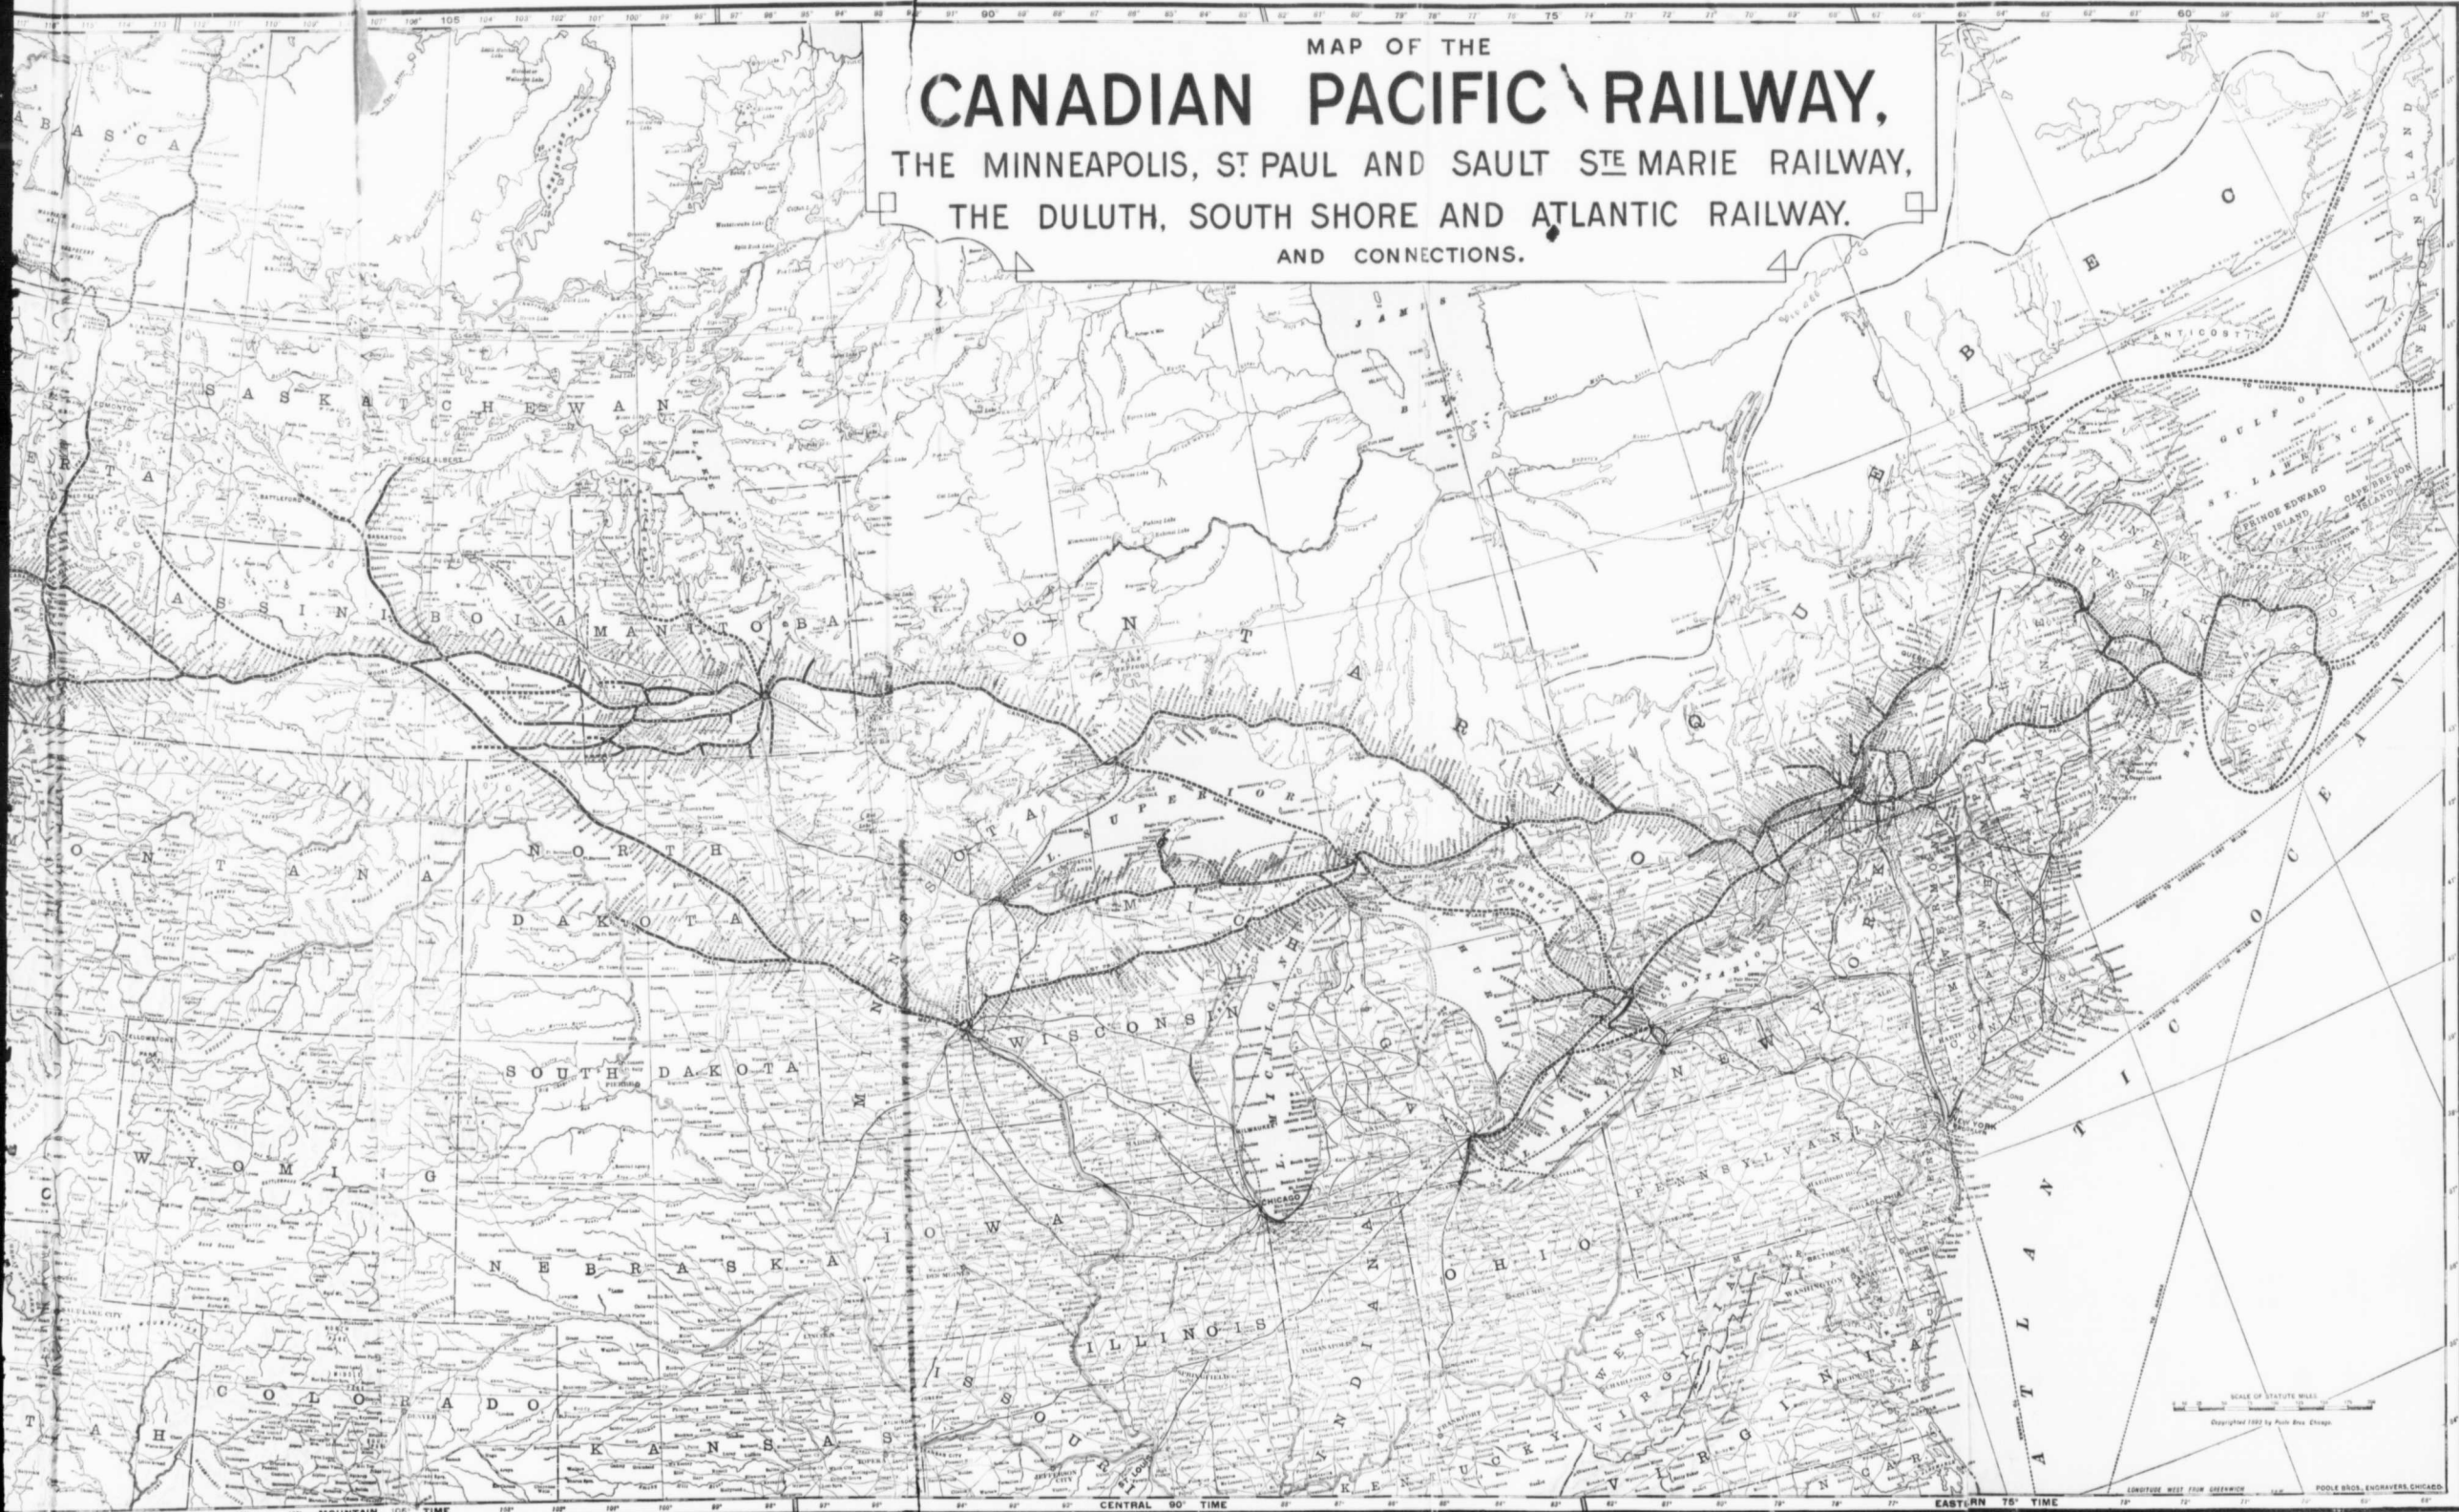

MAP OF THE  
**CANADIAN PACIFIC RAILWAY,**

THE MINNEAPOLIS, ST. PAUL AND SAULT STE MARIE RAILWAY,

THE DULUTH, SOUTH SHORE AND ATLANTIC RAILWAY.

AND CONNECTIONS.

SCALE OF STATUTE MILES  
Copyright 1905 by Pullman Co. Chicago

LONGITUDE WEST FROM GREENWICH  
POOLE & CO. ENGRAVERS CHICAGO