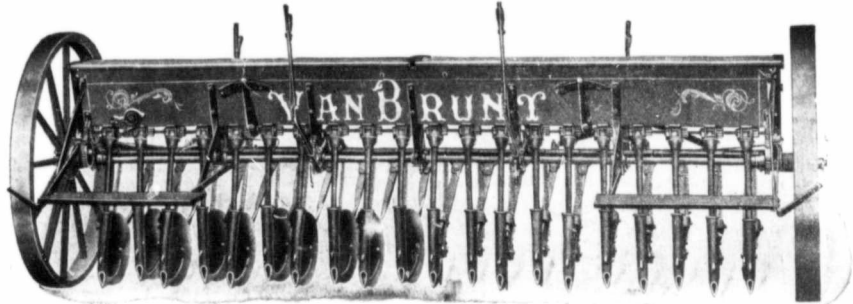

# Van Brunt Drill

## Make Perfect Seeding in all Soils

The "VAN BRUNT" is in that class of Farm Machinery that represents the very best quality and the very highest character of skilled mechanics that can be employed in the manufacture of Agricultural Implements.

### The Van Brunt Adjustable GATE FEED

is adjustable to any quantity of grain or kind of seed without change of gear. It will handle with perfect uniformity every kind of grain and seed that can be planted with a drill.

This ADJUSTABLE GATE (found only with VAN BRUNT) is one of the most important seeding machine inventions of recent years. It regulates the height and size of seed outlet to the size and kind of seed (see illustrations).