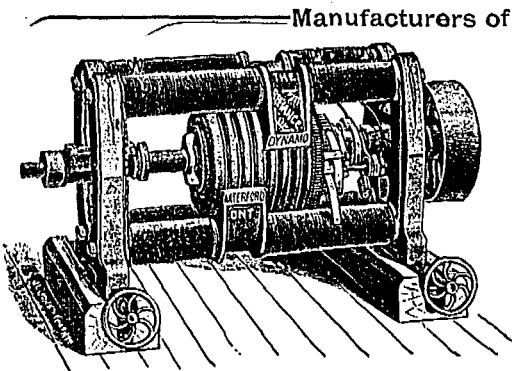

THE RELIANCE ELECTRIC MFG. CO., LTD.
WATERFORD, ONT.

Manufacturers of The Reliance System of Arc Lighting

The Rae System of Incandescent Lighting

The Rae Electric Railway System and

Rae Electric Motors and Power Plants

The Electrical Apparatus manufactured by The Reliance Electric Mfg. Co. combines the best Mechanical and Electrical features of any in the market.

The following are some of the manufacturers using the RELIANCE system of Arc Lighting:

Jno. Bertram & Sons, Dundas; Jno. Inglis & Sons, Toronto; M. Beatty & Sons, Welland; Wm Hamilton Mfg. Co., Peterboro; Central Bridge Works, Peterborough; Brantford Furniture Co., Brantford Brantford Cordage Works, Brantford; Anderson & Co., Walkerton; Norfolk Woollen Mills, Port Dover Skinner & Co., Gananoque; Thomson & Co., Montreal; Wm. Johnson Co., Montreal.

For prices and other information write to

RELIANCE ELECTRIC MFG. CO., LTD. : : WATERFORD, ONT