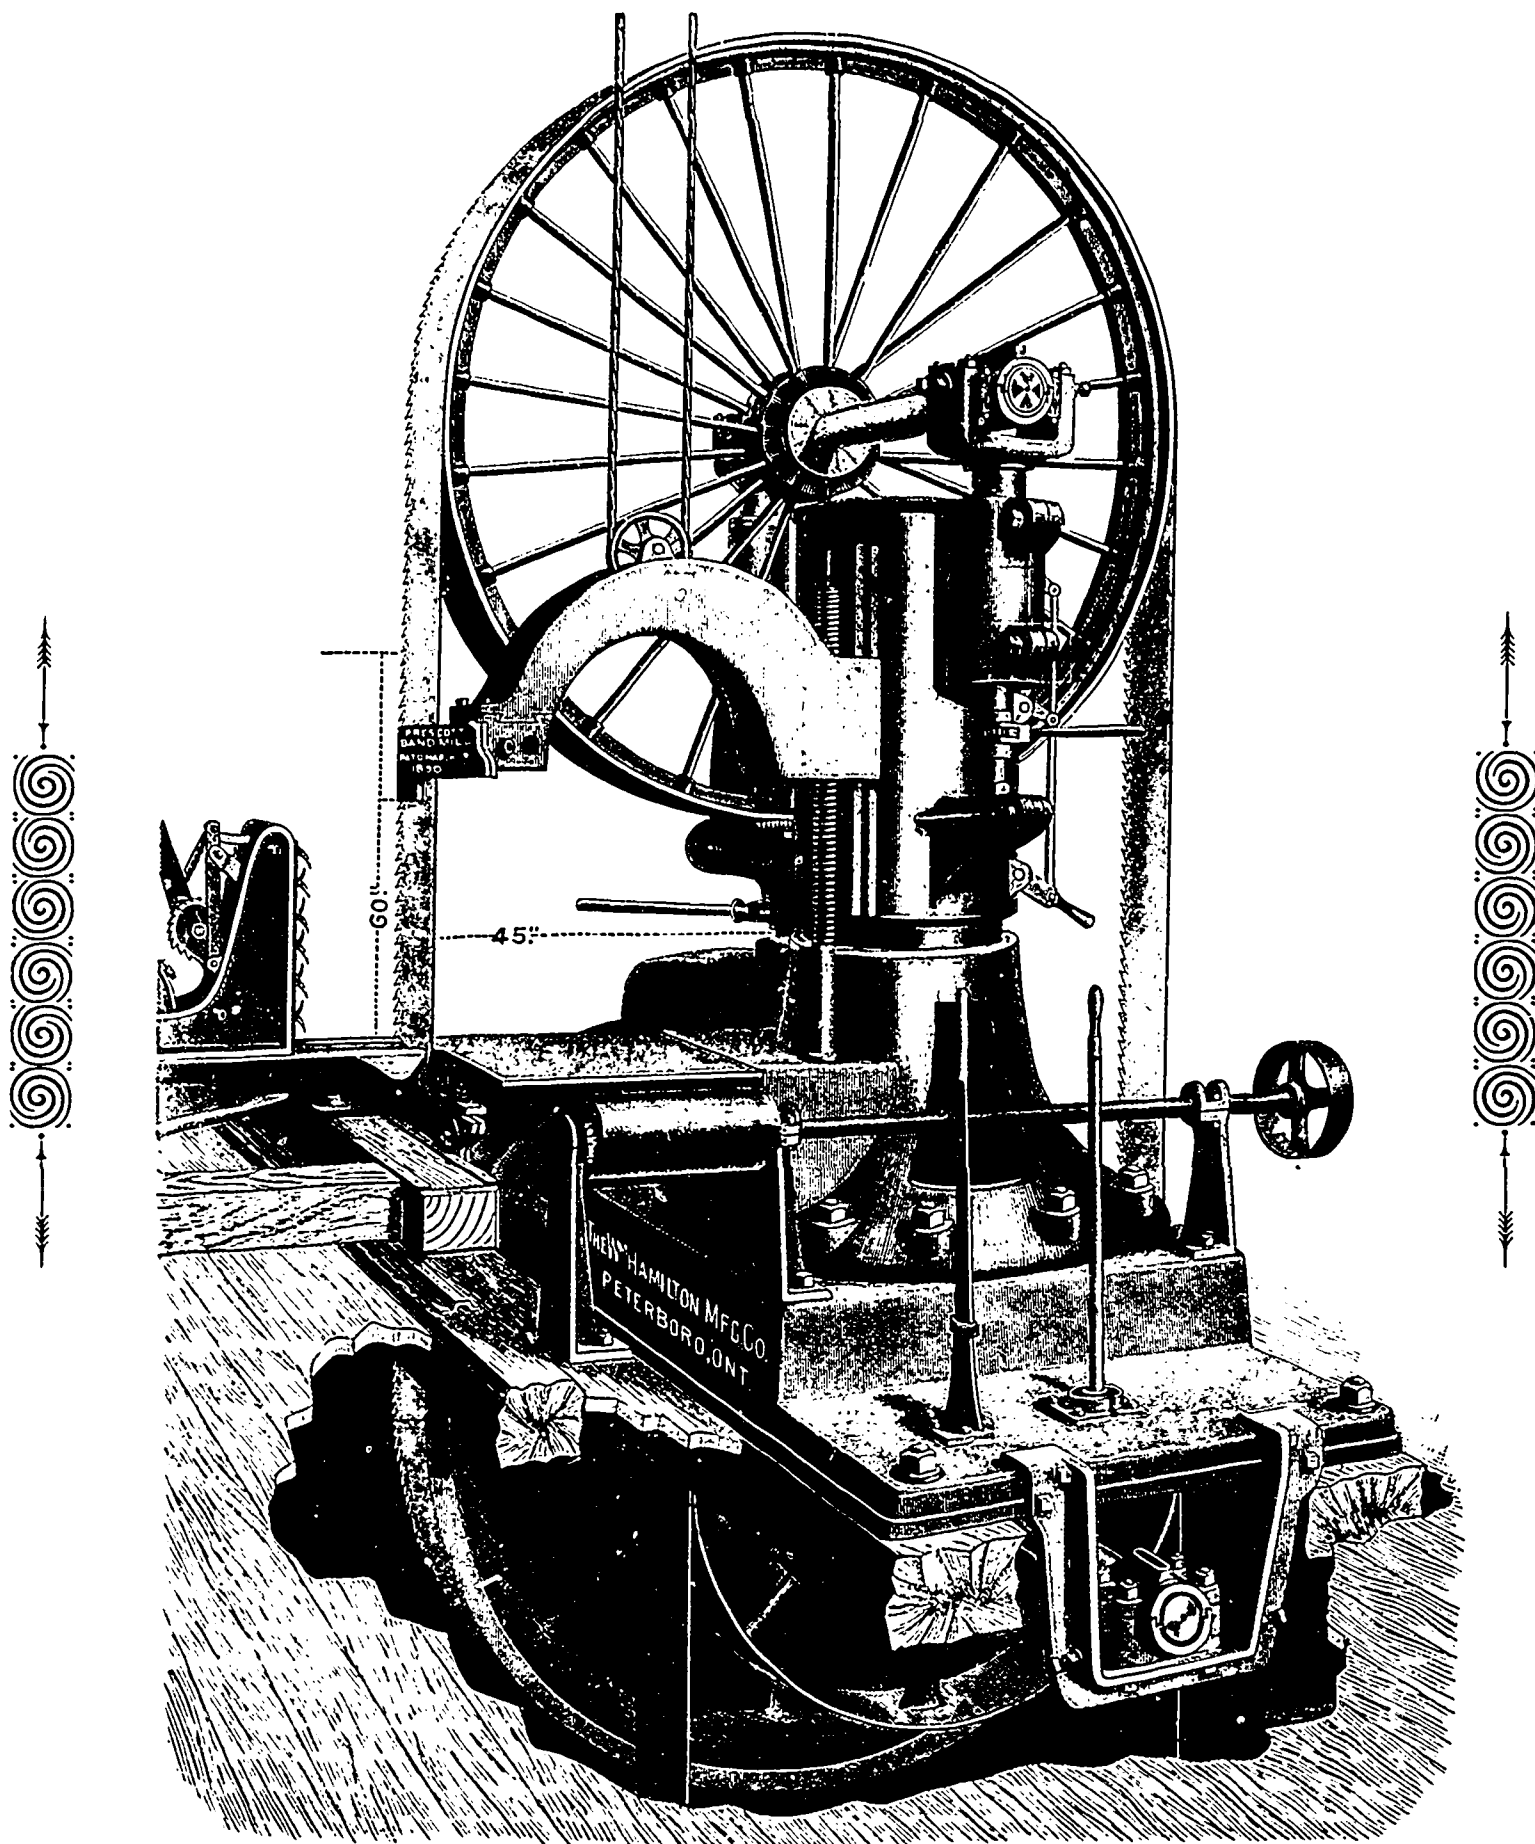

THE NEW PRESCOTT Band Saw Mill

THE WM. HAMILTON MFG. CO., LTD.

PETERBOROUGH, ONT.

Branch Office: Vancouver, B. C.