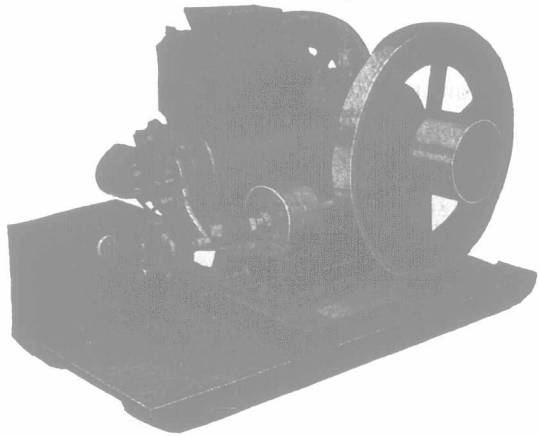

Why Don't You Plant EWING'S Reliable Seeds?

What's the use of giving your land, your time and your work for a season for anything less than the *best* crops? Ewing's Reliable Seeds have proved, for more than forty seasons, favorable and unfavorable, that they will produce the biggest crops of the best quality. Ask your neighbors who plant Ewing's Seeds all about them. Plant them yourself this spring and get the full reward for your work. Your dealer should have Ewing's Reliable Seeds, but if he hasn't, write for our illustrated catalogue and order from us direct.

WM. EWING & CO.,
SEEDSMEN
McGill St., Montreal.

THE BARRIE ENGINES

S. DYMENT, Pres.
E. J. GRAVES, Mgr.

Stationary and Portables, 3 to 100 horsepower for gasoline, distillate, natural gas and producer gas. Either make and break or jump spark ignition. Reliable, economical, guaranteed to give entire satisfaction.

The Barrie 3 Horsepower