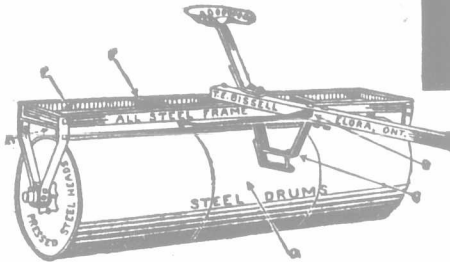

The "Bissell" All-Steel Rollers

The "Bissell" Roller is all steel except the Pole. It is braced and stayed to stand all kinds of hard work and wear well. The bottom of the frame is all steel too.

The end frame Hangers are formed from bar steel and there is no twisting or warping on "Bissell" Roller frames.

The (18) anti-friction Roller Bearings make light draught.

The Draw Bracket and low hitch does away with neck weight.

The Axle revolves with the drums and there is no squeaking or grinding.

The Cages holding the anti-friction rollers are the best yet; they're MADE OF MALLEABLE ALL IN ONE PIECE—no twisting or binding of the bearings on the axle of the "Bissell" Roller. The Seat Spring is reinforced and is DOUBLED AT THE HEEL.

These good features are not all of the advantages of the "Bissell" Roller. Many more good points are built into them, making a Land Roller that is "built for business," that stands up, against lots of hard work.

Ask Dept W for free catalogue. 59

T. E. Bissell Co., Limited, Elora, Ont.

POLES OF STERLING QUALITY

Michigan White Cedar Telephone Poles

W. C. STERLING & SON COMPANY

Oldest Cedar Pole Firm in Business

Producers for 32 Years

MONROE, MICHIGAN

1912

ARNOTT INSTITUTE

The work of the ARNOTT INSTITUTE in treating Stammerers and Stutterers is becoming more and more widely recognized as perhaps the most successful on this continent.

Following our own scientific methods, the Institute treats the CAUSE of stammering—not the habit itself. It teaches the patient why he stammered, and once he understands that, it is comparatively easy for him to learn, in from five to eight weeks, how to speak fluently and naturally, without any of the objectionable mannerisms commonly taught. As he knows why he is speaking correctly, the cure is permanent.

If you know anyone who stammers or stutters, in kindness to them advise them to consult the ARNOTT INSTITUTE.

BERLIN, ONTARIO, CAN. 7

THIS LOCK and Every Thing Else About the Selkirk Fence is JUST RIGHT

The wire is No. 9 gauge, with the right proportion of carbon to make the finest quality fencing. The stays, made of No. 7 hard wire, are perfectly straightened. The Selkirk Lock holds. It is No. 9 Open Hearth Basic Steel Wire, soft, tough and yet very strong. These three—the best lateral and the best upright joined by the best lock—give the best fence—the "SELKIRK".

SELKIRK FENCE CO.

Box 335 Station B.
HAMILTON, CAN.

Selkirk Fence Company, Hamilton, Canada. I want to examine for myself the merits of Selkirk Stiff Stay Fencing and Gates. Send a free sample piece of the fence with descriptive catalogue A and Agent's Terms.

Name .....
P. O. .... Prov. ....