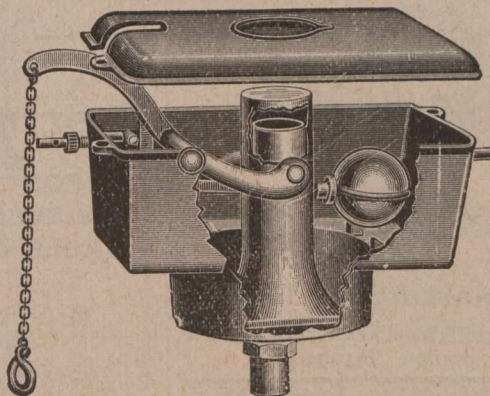

Telegraphic Address :
Alabaster, Birmingham.

Alabaster & Wilson
LEGGE LANE,
Birmingham,
ENGLAND.

WEDDING RING DEPARTMENT.

BEST FINISH WEDDING RINGS, 22-CT., 18-CT., 9-CT.

These Drawings are
to Scale,

and show a 3½ dwt. 9-ct., 4½ dwt.
18-ct., and 5 dwt. 22-ct. WEDDING
RING of each shape, and section
of same.

Order Shapes under Name given. Names in Rings indicate Shapes. All Made to Order.

Dart Spring & Safe Company

Manufacturers of

BENT STEEL, FIRE AND BURGLAR

PROOF SAFES.

West Bromwich, - ENGLAND

Special Prices to Canadians under the New Tariff, 33 1-3 per cent. in favour of Great Britain.

... TRY ...
John Wheeler & Son,

For Water Closet Cisterns and Pumps, etc.

LANGLEY, Near
Birmingham, Eng,

Special Prices to Canadians under New Tariff, 33 1-3 per cent. in favour of Great Britain.

DOCKS!

ESTABLISHED 1820.
Telegraphic Address—"Nightingale, Walsall,