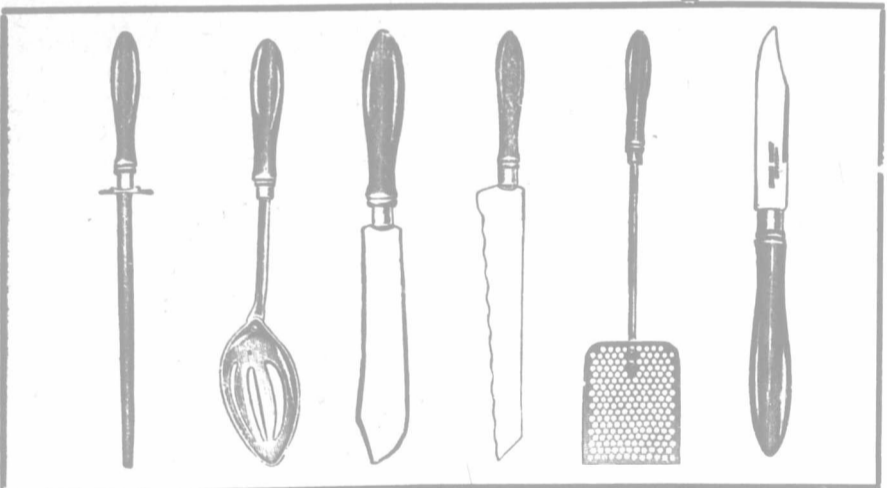

Razor

You probably have seen this Razor before, as it has been advertised very extensively of late. The Carbo-Magnetic Razor is of the Griffin make and sells for $3.00, well worth the time spent in earning it. We will forward this Razor upon receipt of your renewal and three new yearly subscribers; or if you are not a subscriber to our journal send us your subscription with two other new ones at $1.50 each and we will send you this razor free and carriage paid.

Kitchen Set

A utensil for every purpose. All made of the highest grade of crucible steel, carefully tempered, ground and polished by the latest improved process. Rubberoid finished hardwood handles, mounted with nickel plated ferrules. Now is your opportunity to supply your kitchen with a complete cutlery outfit. Every one of these six articles sent to any address for one strictly new subscription at $1.50.