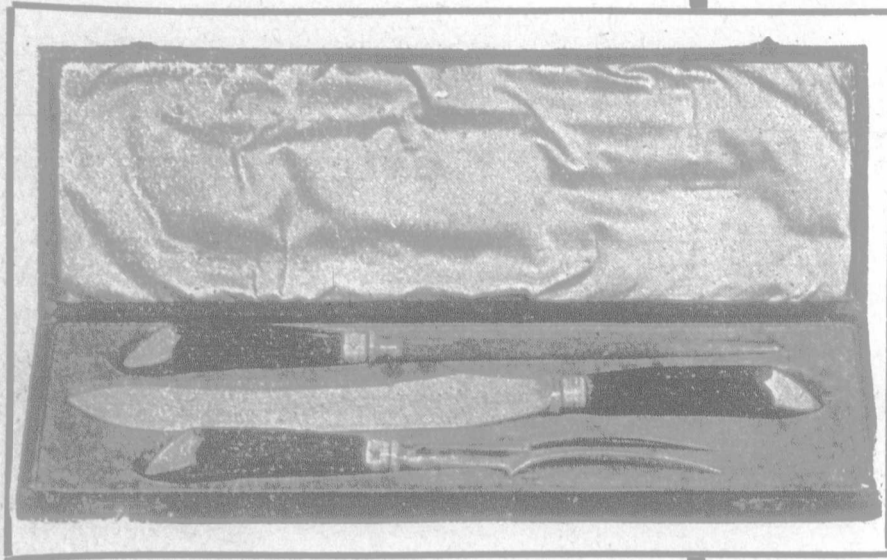

### Carving Set

These three pieces are set in a fine morocco case, 15 inches in length, trimmed with silk cord and lined with plush. The handles are of black STAGHORN and the mountings are exceptional. The quality of the steel is the best obtainable, being of SHEFFIELD make. We are offering this desirable premium to anyone who will forward Four New Yearly Subscribers to the FARMER'S ADVOCATE and HOME JOURNAL at \$1.50 each. If you have not a presentable set of CARVERS for your table, this is your chance. Turn a little of your spare time into something of value.