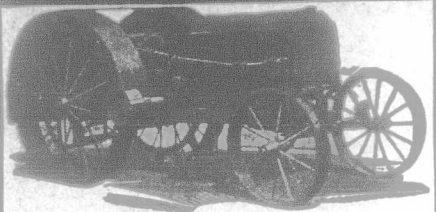

M. I. Adolph, of Gowansville, Ont., declares that his silo filling outfit "is a source of real satisfaction and profit. I would not want to be without my 10" Gilson Silo Filler, 8 h.p. Gilson Engine and 12x30" Gilson Hilo Silo. I have used it for three seasons, and have had practically no trouble—it was always ready when wanted."

HYLO SILO

Sweet Fresh Ensilage down to the last forkful

THE HYLO SILO is perfectly air-tight. No frozen or spoiled ensilage around the walls. Convenient and perfect fitting doors, adjustable without hammer or wrench. Made of Guaranteed Long Leaf Yellow Pine. Built to last a life-time. Stands rigid when empty.

Write for prices and catalogue. AGENTS WANTED. Gilson Mfg. Co. Ltd. 49 York St. Guelph (4)

GILSON TRACTOR

THE STANDARDIZED TRACTOR

—is a business machine designed along sound mechanical lines of proven worth, with no freak features. 12-25 and 18-30 h.p. Write for free catalogue and rock bottom prices. GILSON MFG. CO. LTD. 379 YORK ST. GUELPH, CAN. 37