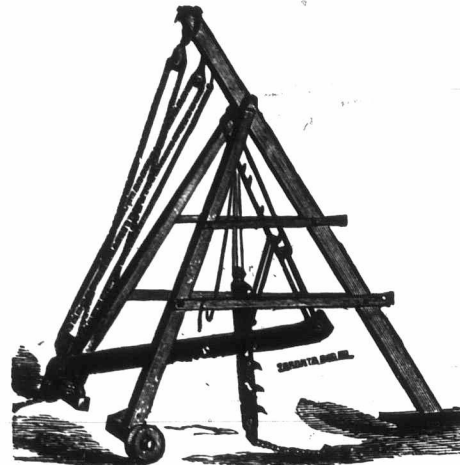

THE WHITFIELD STUMP EXTRACTOR

The superiority of this machine consists in the rapidity and ease in which it can take out the largest stumps; its great strength and durability; its easy operation by man or beast.

It leaves no holes to fill up, or any stumps or snags in the ground. Send for circular of testimonials and particulars about it before purchasing an inferior machine.

All purchasers ordering direct from me will save agent's commission. Address

JOHN WHITFIELD, Dominion Chain Works, 146 Front-St. East, Toronto.

ADVERTISE IN THE ADVOCATE. IT WILL PAY YOU TO DO SO.