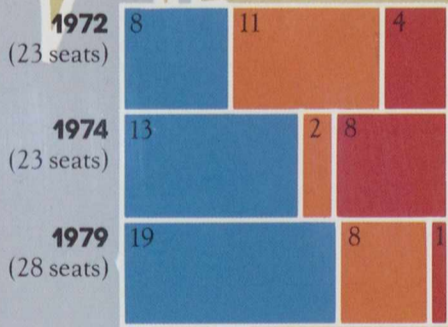

Alberta

Progressive Conservative

EDMONTON ★

Premier Peter Lougheed
Progressive Conservative

British Columbia

Progressive Conservative
New Democratic Party
Liberal

VICTORIA ★

Premier William R. Bennett
Social Credit