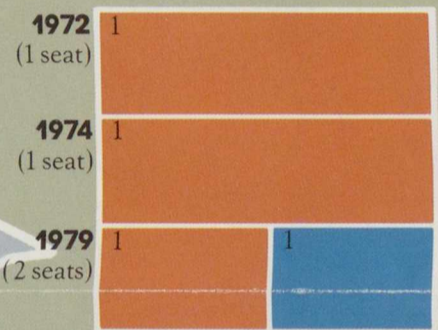

The Yukon

Progressive Conservative

WHITEHORSE ★

Commissioner: Vacant

Northwest Territories

New Democratic Party
Progressive Conservative

YELLOWKNIFE ★

Commissioner John H. Parker

Alberta

Progressive Conservative

EDMONTON ★

Premier Peter Lougheed
Progressive Conservative

British Columbia

Progressive Conservative
New Democratic Party
Liberal

VICTORIA ★

Premier William R. Bennett
Social Credit