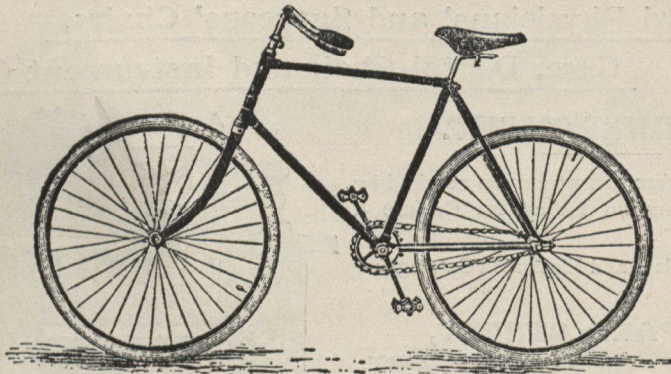

BICYCLES

"EATONIA," - -	\$60.00	"STEARNS," Model A -	\$110.00
Ladies' or Gents'.		Ladies' or Gents'.	
"FALCONS," - -	85.00	"COLUMBIAS," - -	110.00
Ladies' or Gents'.		Ladies' or Gents'.	
"STEARNS," - -	85.00		
24 lbs. Gents'.			

ALL WOOD RIMMERS.

Write for Catalogue.

INVALIDS' TABLES.

Top size 18 x 36 inches, in solid oak, walnut or curly birch, polished, firmly secured on black japanned iron support, adjustable; in height, from two to three feet. Price, \$5.75.