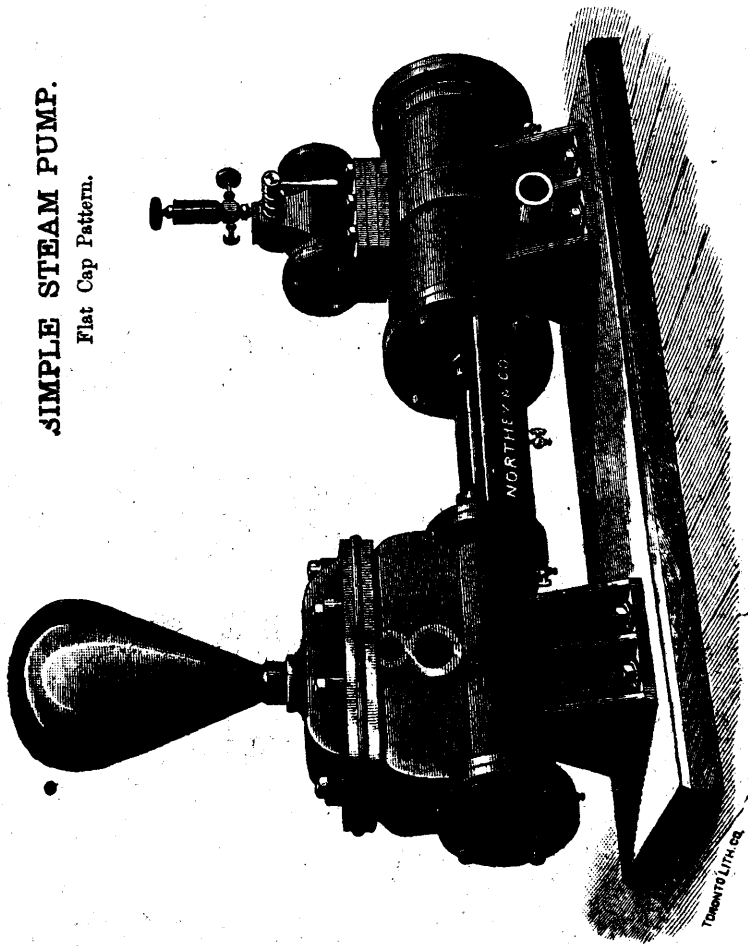

Northey & Co's Steam Pump Works, TORONTO, ONT.

SIMPLE STEAM PUMP.
Flat Cap Pattern.

DUPLEX STEAM PUMP.

SPECIAL STEAM PUMP.

Steam Pumps of the best and latest designs for mining purposes, Boiler Feeding, Fire Protection, and General Water Supply, etc.