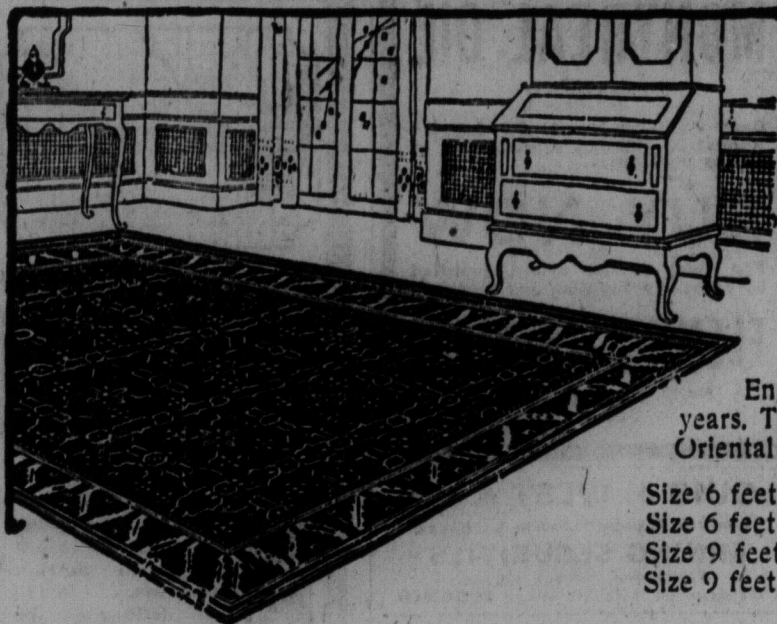

SIMPSON'S AUGUST FURNITURE & HOME FURNISHINGS SALE

Carpets---rugs---curtains---draperies---linoleum and oilcloth---pictures---wall papers, paints, etc---phonographs---sewing machines---even linens---may be purchased under the advantageous conditions of Simpson's GREATER August Sale. With price reductions as substantial as they are numerous, savings of the most unusual nature are offered on practically every kind of home furnishing merchandise. Attention is directed to the possibilities extended by Simpson's Home-lovers' Club, members of which buy at the low sale prices and pay by the month, without extra charge of any sort. The great economies of the August Sale are a special invitation to become a member.

High-Grade Wilton Rugs, Sale Priced---$97.50

Superior Qualities Usually Selling at $112.00 and $115.00---In a Host of Handsome Deep-piled Patterns---Two Sizes---9' x 10'6" and 9' x 12'

The wonderful varieties of handsome designs and beautifully blended colorings, combined with the low sale price, make this an especially noteworthy offering. Their heavy weight and deep luxurious pile at once distinguish them as rugs of superior quality and give assurance of long satisfactory service. Make your selection today while the assortment is at its best. August Sale $7.50

Deep Pile Axminster Rugs--- Savings

English-made rugs of a quality we have been unable to procure for years. This is one of the best kinds of rugs for general utility. Handsome Oriental designs that will harmonize with modern furnishings.

- Size 6 feet 9 inches x 9 feet, sale price 49.50
- Size 6 feet 9 inches x 10 feet 6 inches, sale price 57.75
- Size 9 feet x 12 feet, sale price 88.00
- Size 9 feet x 10 feet 6 inches, sale price 77.50
- Size 9 feet x 9 feet, sale price 65.00

Wool and Fibre Rugs in Dainty Bedroom Patterns

7' 6" x 9', regularly $12.00, now 6.95
9' x 9', regularly $14.00, now 9.95

Big savings are offered on these popular Bedroom Rugs. Firmly woven in reversible patterns and light colors. Make an early selection from this group.

9 x 12 Feet Tapestry Rugs.

18 x 30 Inches, Cocoa Mats $1.55. Make sure of getting yours by coming at $1.30 today. Splendid thick brush coating of heavy cocoa fibre, well bound and strongly made. August Sale 1.95

$7.50 Smyrna Rugs $6.49.

Rugs of the heavier grade, reversible, with fringed ends. Handsome Oriental designs and rich colorings. Size 30 x 60 inches. Regularly $7.50, August Sale 6.49

1000 Yards Axminster Stair Carpets, Today $4.29 Yd.

Imported Axminster Carpet in rich Oriental colors and designs, for halls, stairways and passages. Shades of dark blue, terra cotta and fawn. Heavy quality with deep pile. 22 inches wide. Regularly $4.65. August Sale, yard 4.29

Wonderful Rugs From the East, including Exquisite Hand-Woven Specimens From India and China, in the August Sale at Prices Attractively Lowered. Simpson's---Fourth Floor.

Big Purchase! Nottingham Lace Curtains $1.98 Pr.

Our August Sale Price is Far Below This Real Value---Twelve Fine Patterns in White, Ivory or Ecu---All 2 1/2 Yards Long.