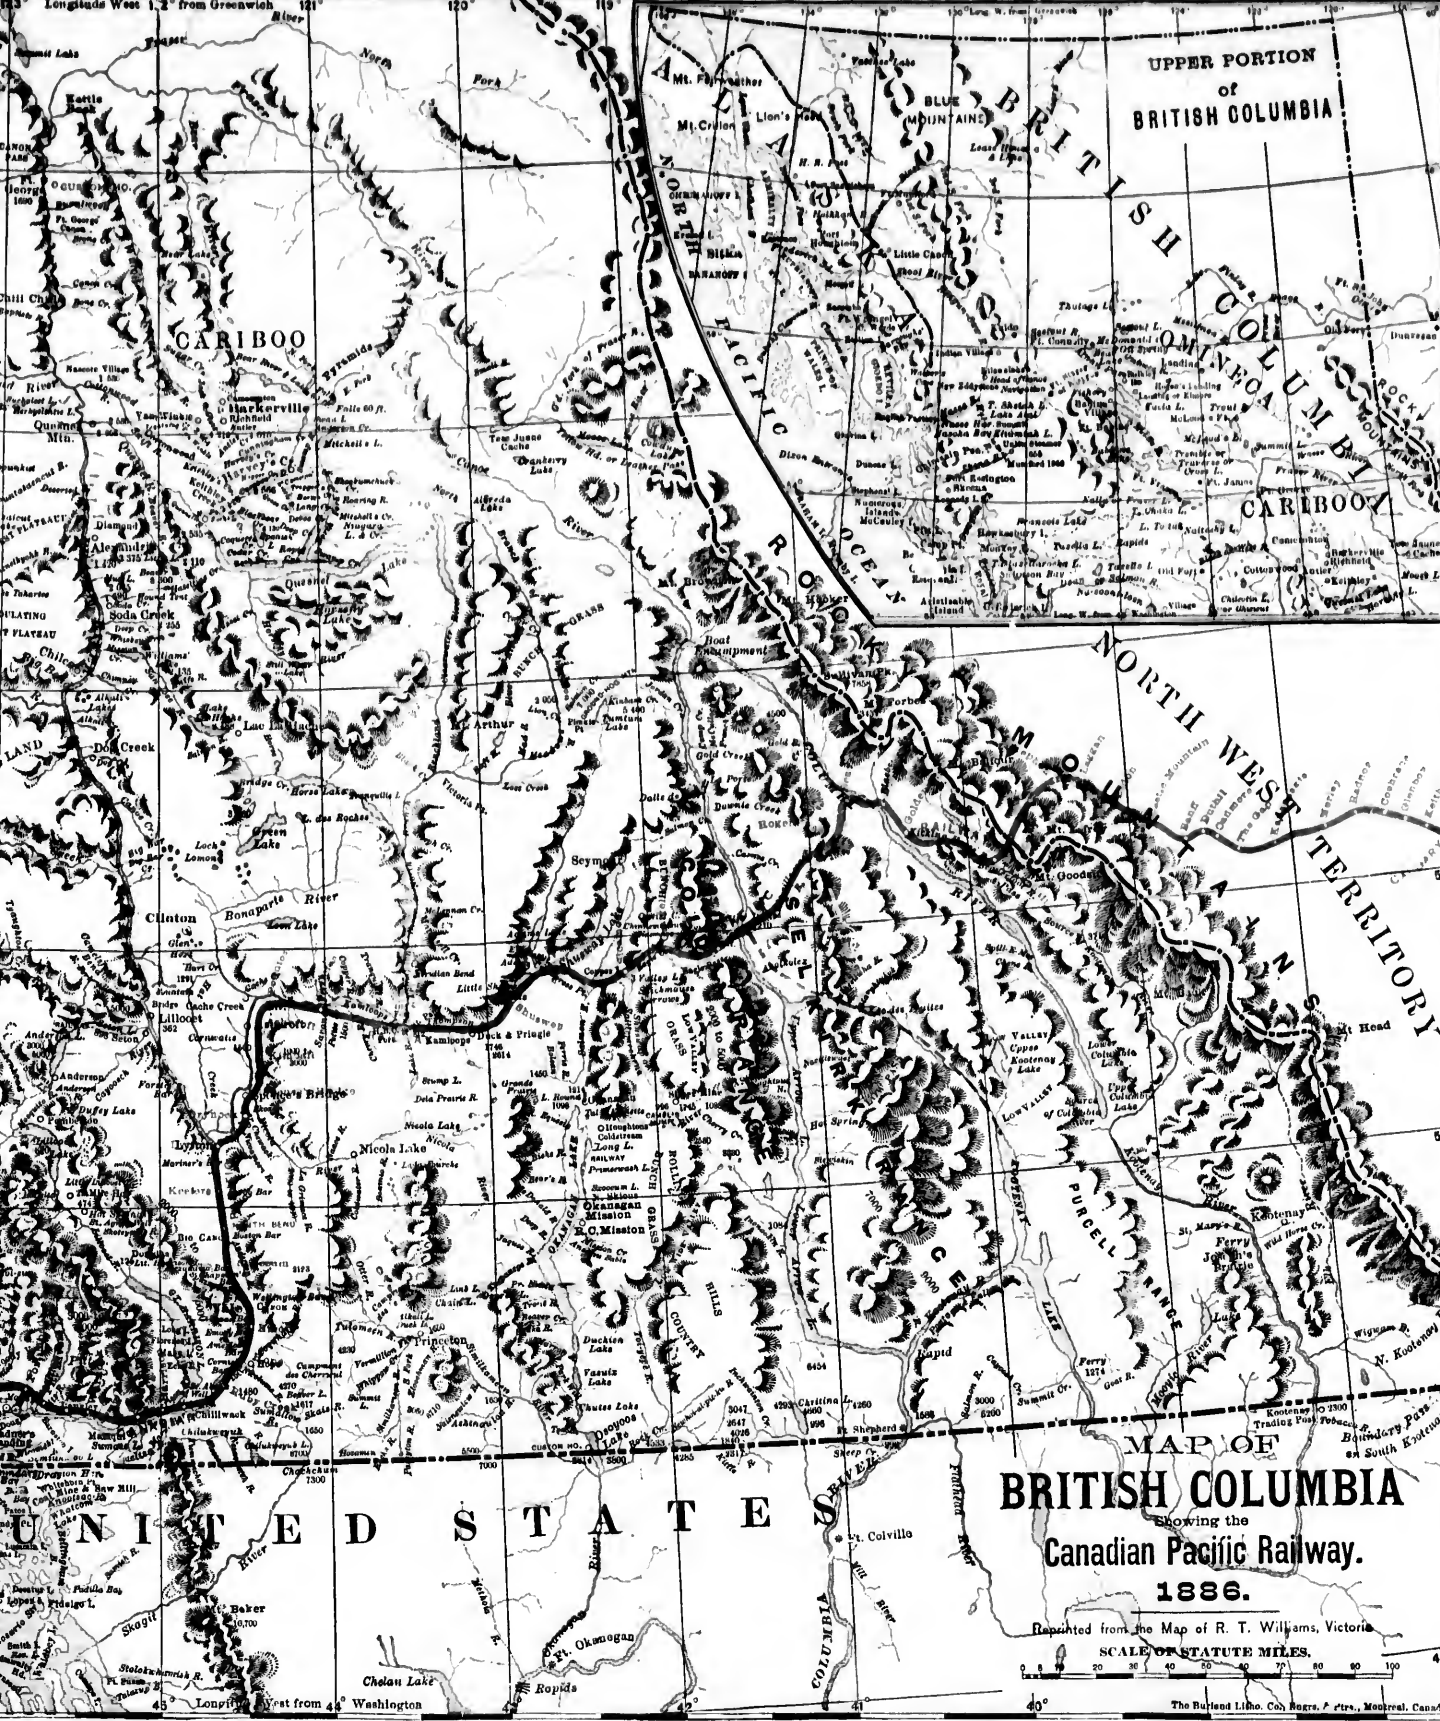

UPPER PORTION
of
BRITISH COLUMBIA

MAP OF BRITISH COLUMBIA

Showing the
Canadian Pacific Railway.
1886.

Reprinted from the Map of R. T. Williams, Victoria.
SCALE OF STATUTE MILES.

17 18 19 20 21 22 23 24 25 26 27 28 29 30 31 32 33