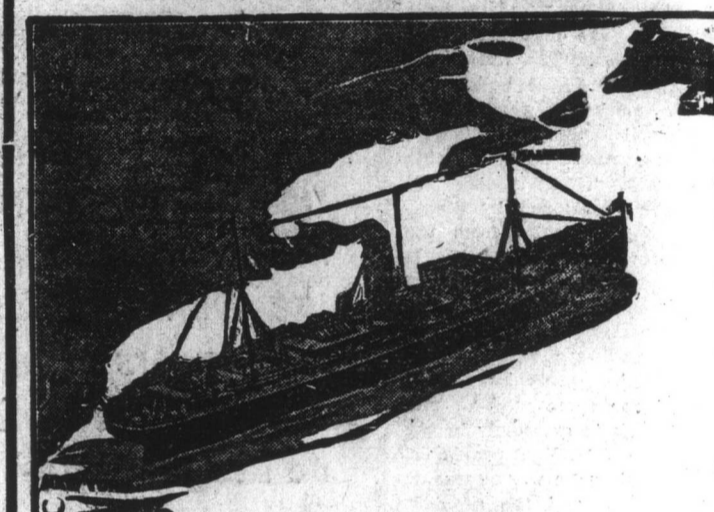

Marshall's Garage.

PHONE 1808. P. O. BOX 1558.
11.14.21

SILVERWARE

MAKES AN IDEAL WEDDING GIFT.

Just arrived a very pretty assortment of

BEST QUALITY

ENGLISH and AMERICAN SILVERWARE, electro plated on nickel silver. This is the best value we have offered for some time, and prices are within the reach of all. These goods must be seen to be appreciated. May we have the pleasure of your inspection?

R. H. TRAPNELL, Ltd.,
Jewellers and Opticians.
11.14.21

FOR SALE!

Property of every description. Being the oldest Real Estate Agent in the city, my motto has been to give every satisfaction to customers, and having nearly forty years' experience in building, buying and selling property. My list is too large to advertise. I have customers waiting to buy property east and west in the city. Please list your property with me, as yours may suit some of my customers.

J. R. JOHNSTON,

Real Estate Agent, 30 1/2 Prescott Street.
11.20.21 m.w.f

Reid-Newfoundland Co., Limited

NOTICE!
S.S. GLENCOE!

SOUTH WEST COAST SERVICE.
Passengers leaving St. John's on 8.45 a.m. train Thursday, July 13th, will connect with S. S. Glencoe at Argentia for usual ports of call between Argentia and Port aux Basques.

Reid-Newfoundland Co., Limited

RED CROSS LINE.

NEW YORK—HALIFAX—ST. JOHN'S.

S. S. ROSALIND will sail from New York on Saturday, July 15th, at 11 a.m.
This steamer has excellent accommodations and carries both first and second class passengers.
Round trip tickets with 6 months' stop-over privileges issued at special rates.

Through rates quoted to any port.
For freight rates, passage fares, etc., apply to
HARVEY & COMPANY, LIMITED.
St. John's, Nfld., Agents.

J. J. STRANG,
Ladies' and Gents' Tailor,
Water Street.

Our aim has always been to give our customers the **BEST** in quality of goods and in fine tailoring.

We have just opened a selected assortment of Ladies' Costumings from Scotland, and it is strictly on the ground of quality and service alone that we respectfully solicit your patronage.

J. J. STRANG, Tailor,
Water Street.

Market Talk!

We suggest the purchase of good oil stocks on reactions, especially gasoline refiners such as Sinclair, Middle States, California Petroleum, Cosden and Mexican Seaboard.

Other good purchases include Baldwin Loco, Woolen, General Motors, Radio and Bethlehem.

At present prices Kelly-Springfield and Allis-Chalmers look cheap.

Among the rails, don't overlook N. Y. Central, Southern Pacific, Southern Rlvwy. and C. P. R.

J. J. LACEY & COMPANY, LIMITED