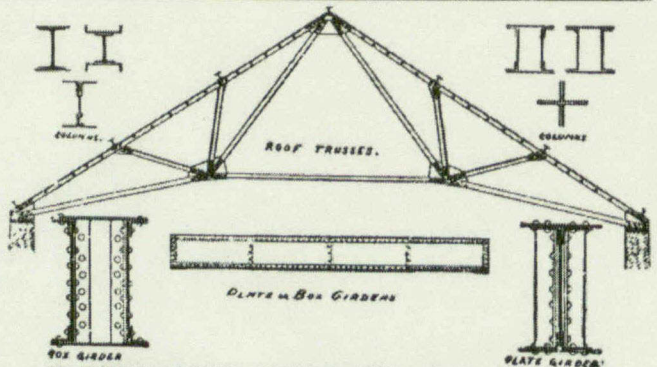

MONTREAL OFFICE
423 ST. JAMES ST.

WINNIPEG OFFICE
44 CANADA LIFE BUILDING.

"MADE IN CANADA"
Bent Glass

Made in all Kinds of Glass
on Short Notice.

Large Bent Plate Glass for
Shop Fronts a Specialty.

Toronto Plate
Glass Importing Co.
(HILL & RUTHERFORD)
135-143 Victoria Street

BENDING WORKS
209-213 Victoria Street
TORONTO

DOMINION BRIDGE CO. (LIMITED)

WE BUILD { Bridges of all designs in both Iron and Steel, Roofs, Telephone Poles, House Girders and all kinds of Structural Iron Work.

OUR STOCK IN HAND COMPRISES { Steel Beams, Angles, Tees, Channels, Plates, Rolled Edged Flats, Bars, Rivets, Rounds, &c. Iron Beams, Bars, Squares, Turnbuckles, Rivets, &c.

Estimates furnished for Structural Iron Work delivered at building or erected