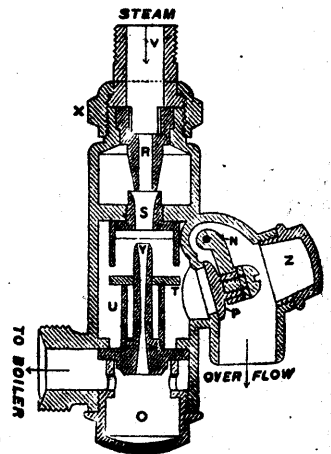

SMITH'S FALLS,

Ontario, Canada.

This Space for Sale.

**FEED YOUR BOILER WITH A
PENBERTHY
IMPROVED AUTOMATIC INJECTOR.**

10,000 IN USE IN CANADA.

Cheaper than a Pump, takes up Less Room and
Feeds the Boiler with Water at
nearly Boiling Point.

SIMPLE, ECONOMICAL AND DURABLE.

And the Only Absolutely Automatic Injector in the Dominion.

PROMINENT FEATURES ARE: They start at about 25 lbs. steam pressure and work to 150 lbs. Lift water up to 20 feet, and work from a head as well. They require little watching, as, being automatic, they restart if feed to boiler is broken by air or sudden jarring. The parts are interchangeable and can be removed without uncoupling machine. Send for pamphlet to **PENBERTHY INJECTOR CO., Detroit, Mich.** Factory at Windsor, Ont. Handled largely also by Waterous Engine Works Co., Limited, Brantford; J. H. Taylor, Montreal; S. J. Shaw, Quebec; Park Bros., Chatham; McDonald & Co., Limited, Halifax, N.S.; A. R. Williams, Toronto.