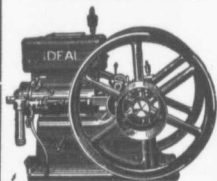

GASOLINE ENGINES

11 to 50 H.P.
Stationary Mounted and Traction

WINDMILLS

GOULD, SHAPLEY & MUIR CO., LTD.
Brantford Winnipeg Calgary

BEWARE IMITATIONS

NONE GENUINE UNLESS THE
RUBEROID MAN