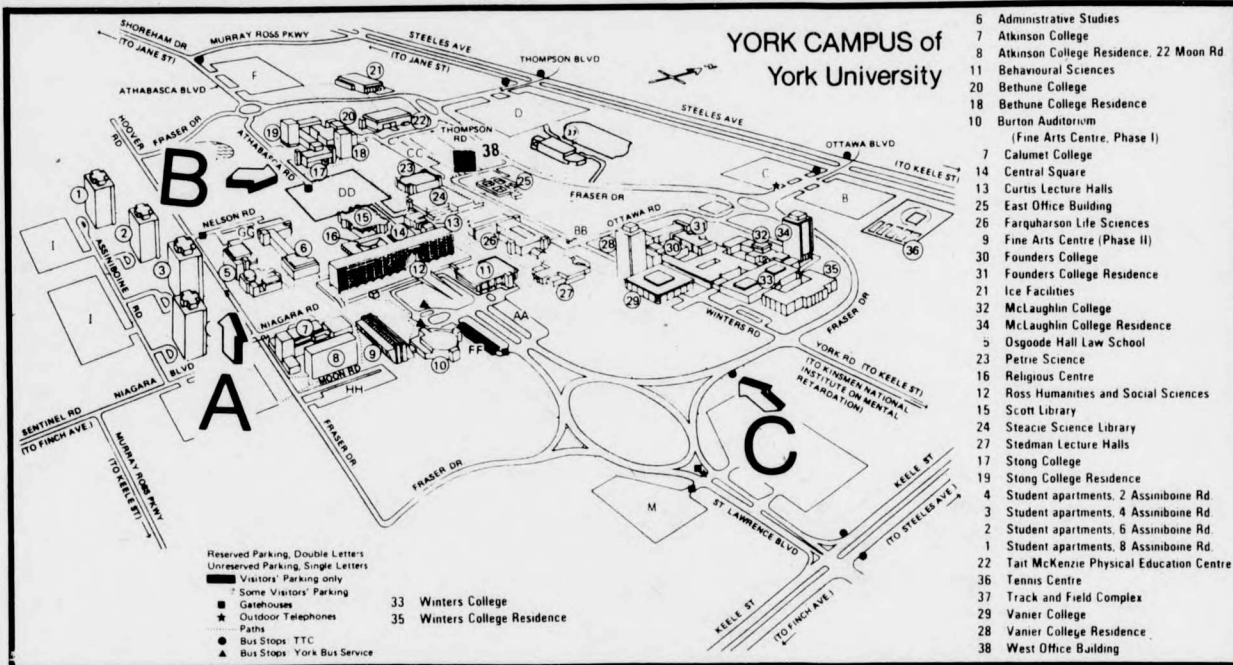

CYSF

COUNCIL OF
THE YORK STUDENT
FEDERATION INC.

105 CENTRAL SQ.
667-2515

CAREER DAY PREPARATION WORKSHOPS

Attend One
Before It's Too Late

PLACE: Senate Chamber (S915 Ross)

DATES: Wednesday, September 19, 1984
10 a.m. — 12 noon
or
Thursday, September 20, 1984
10 a.m. — 12 noon
or
Tuesday, September 25, 1984
2 p.m. — 4 p.m.
or
Wednesday, September 26, 1984
2 p.m. — 4 p.m.

WEEKLY SHUTTLE BUS SERVICE

See map for
pick-up locations.

ATTENTION: Movie Fans

This school year (84/85) the CYSF Reel and Screen is pleased to announce a new policy of offering membership privilege. For a \$2.00 membership charge students will be able to attend all movie screenings for a reduced price:

Shuttle bus service to the Towne and Country Mall (at Yonge and Steeles)

There will be three round-trips per day. **TUESDAYS ONLY**

LOCATION	DEPARTS CAMPUS	DEPARTS TOWNE & COUNTRY
A	4:37 pm, 5:37 pm, 6:37 pm	5:15 pm
B	4:44 pm, 5:44 pm, 6:44 pm	6:15 pm
C	4:51 pm, 5:51 pm, 6:51 pm	7:15 pm

This service is brought to you by CYSF, the Towne & Country Mall and Loblaws Ltd.

THE CYSF REEL AND SCREEN

Fri. Sept. 21	THE BIG CHILL - 7:30 MOSCOW ON THE HUDSON - 9:30
Sat. Sept. 22	SPLASH - 7:30 NEVER CRY WOLF - 9:30
Fri. Sept. 28	EDUCATING RITA - 7:30 THE DRESSER - 9:30
Sat. Sept. 29	POLICE ACADEMY - 7:30 SWING SHIFT - 9:15
Fri. Oct. 12	THE RIGHT STUFF - 7:30 HAMMETT - 10:30
Sat. Oct. 13	BLAME IT ON RIO - 7:30 SILKWOOD - 9:30