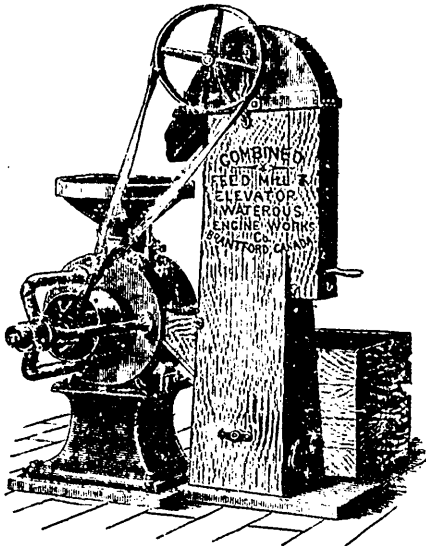

## STANDARD CHOPPING MILLS WITH ELEVATORS

As shown, are now fitted with a Shaking Screen to take out all Straws, Stones, Nails, Cyl. Teeth, etc.

SAVING WEAR ON STONES.

These Mills use the very finest

**FRENCH BUHR STONES**

Acknowledged by all the best grain grinders in the world.

12-inch Mill can be run by a 2 to 10-horse power.

20-inch Mill, 6 to 12 H. P.

Capacity, 2 to 30 bush. per hour.

Mill Picks and Proof Staff Given Free.