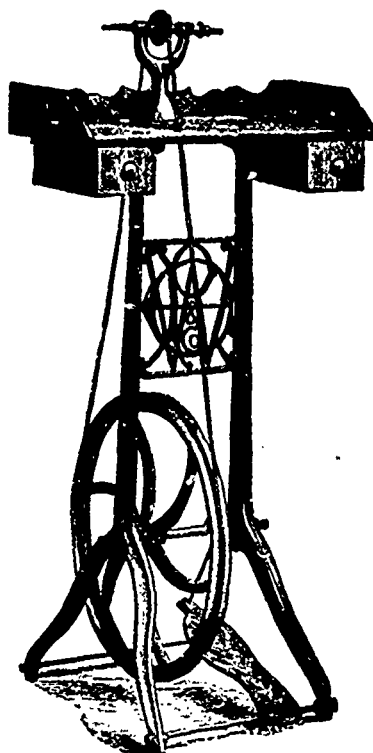

P. W. ELLIS.

R. Y. ELLIS.

M. C. ELLIS.

P. W. ELLIS & CO., NO. 31 KING STREET EAST, - - TORONTO, Manufacturing Jewelers and Watchmakers,

IMPORTERS AND JOBBERS.

WATCHMAKERS', JEWELERS' AND ENGRAVERS' TOOLS, MATERIALS,
SILK GUARDS. | LATHES AND GENERAL SUPPLIES. | SILK ALBERTS.

Diamonds, Real and Imitation Stones

LATHE.

We supply with this very complete Lathe, besides above illustrated Brushes and Buffs, 1 Emery Wheel, 1 Circular Saw, 1 Box Tripoli and Rouge, and 6 ready-made Drills. Lathe is made entirely of Iron, excepting top and drawers, which are of Walnut. Cheapest Lathe ever sold. Send for prices.