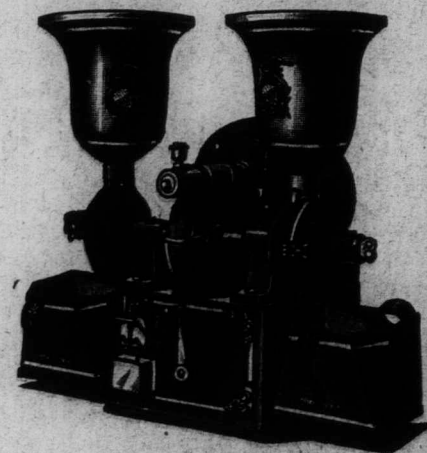

# Mill

Will be furnished for Direct or Alternating Current to suit all conditions

25 to 50 lbs. of Coffee

CAN BE GROUND FOR ONE CENT

One Grocer says: It has almost doubled our Coffee Trade,  
I consider it a Good Investment and Advertisement.

DESCRIPTIVE CATALOGUE ALSO TESTIMONIAL PAMPHLET MAILED FREE

The Enterprise Mfg. Co. of Pa., PHILADELPHIA, PA.  
U. S. A.

GRANULATOR PULVERIZER

No. 08712

Height 31 inches; Width 32 inches;  
Length 25 inches; Weight 320 pounds