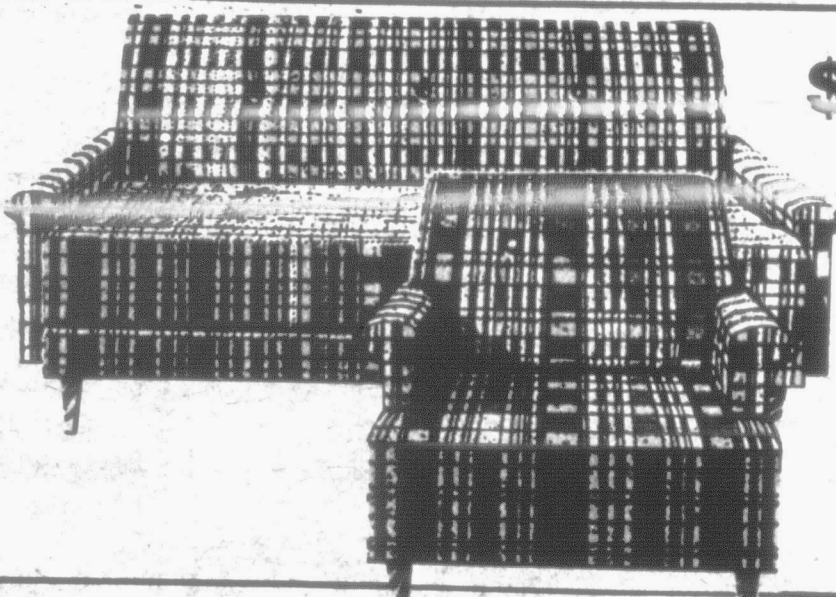

$199 SET

Save $40

2 Piece Davenport Set

79" davenport opens to 40" x 72" bed! Comfortable matching chair. Both feature kiln dried hardwood frame, coil spring construction, and felt padding on back, seat and arms. 100% polypropylene cover in pepper, brown or green checks.