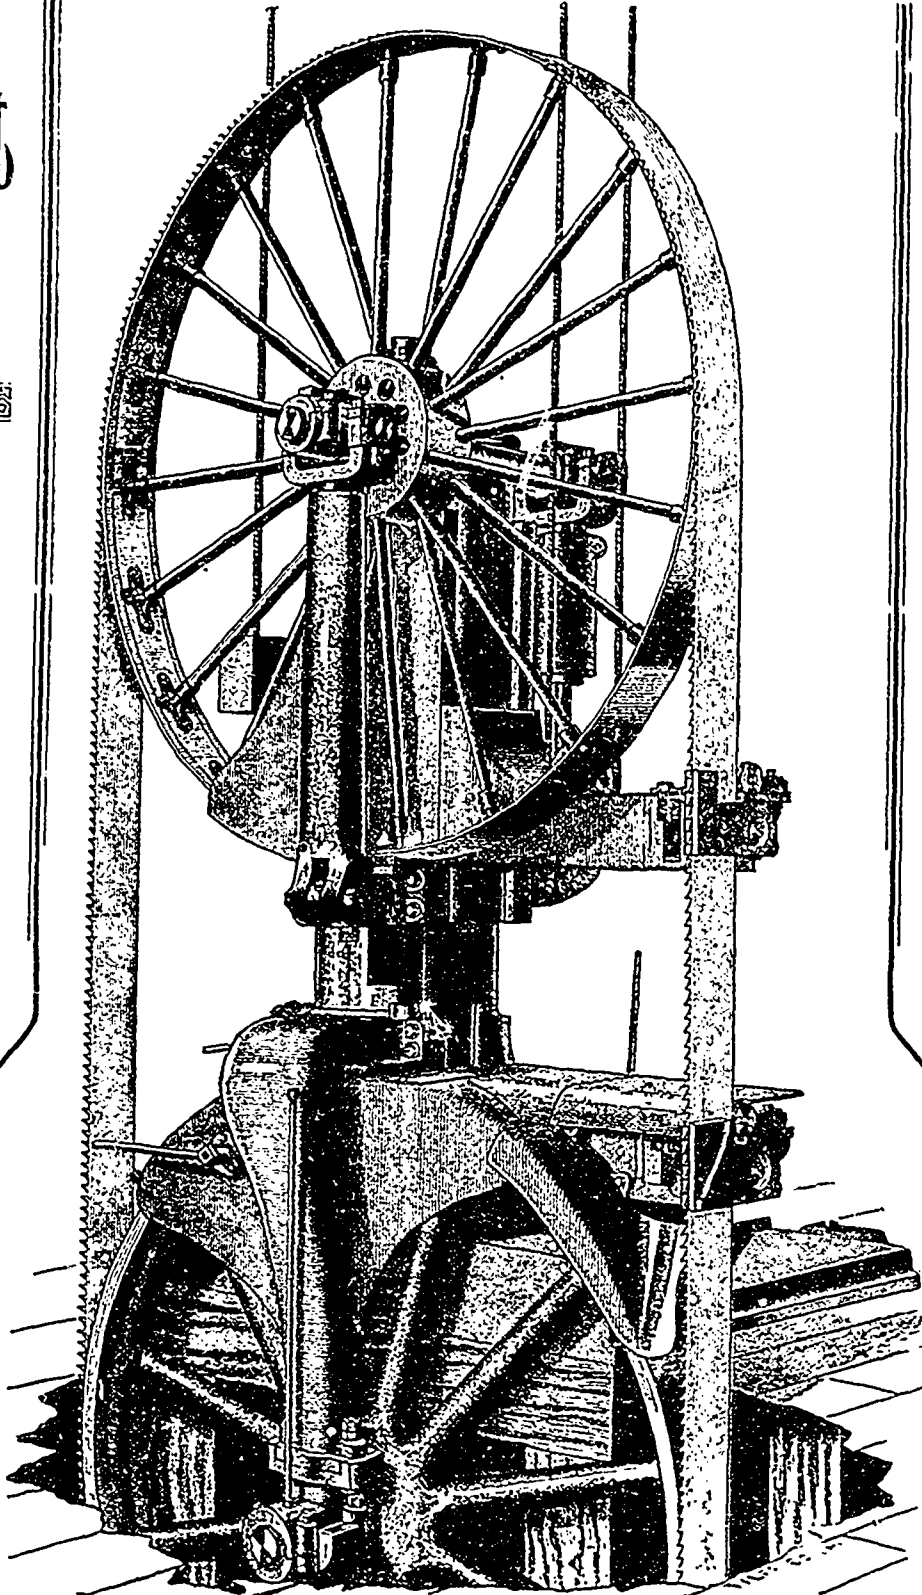

THE
Wm Hamilton Mfg. Co LIMITED
 Peterborough Ont

THE
 Prescott
 Band Saw
 Mill

A Complete Line of
 the Most Approved

Modern
 Saw Mill
 Machinery
 .. Of All Kinds ..

Pacific
 Coast
 Band
 Mills

Boilers
 Engines