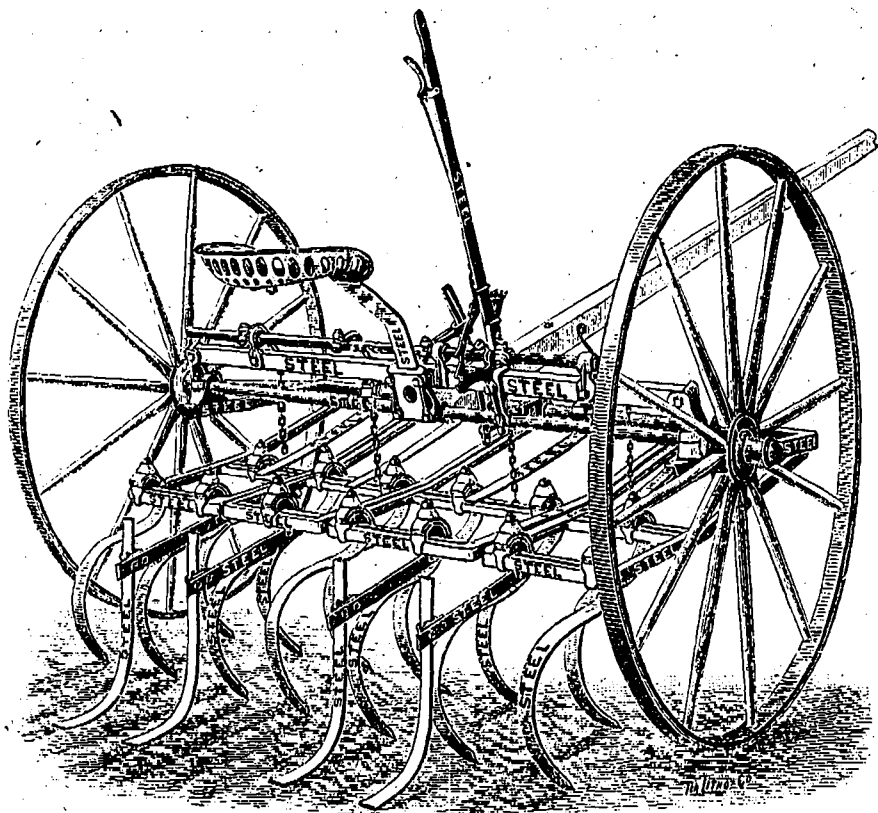

Massey-Harris Cultivators & Seeders.

THE NEW MASSEY-HARRIS STEEL FRAME CULTIVATOR.

Our New Massey-Harris Cultivator

eclipses anything previously attempted. It is a triumph, and its great popularity proves its wide-spread usefulness. It works well in any kind of land. It stirs up the soil at any uniform depth desired, and has the necessary mechanism to adapt it to all conditions of ground and for regulating depth of cultivating. We here illustrate some special features of this machine.

The Massey-Harris Sectional Seeder

is a splendid machine. It thoroughly works all kinds of soil, even clay, and the peculiar motion of the Springing Teeth causes them to cover the seed perfectly. The Teeth are fastened to Frames in sections, thus allowing them to work equally well on rough or smooth land. A Grass Seed Box with Distributors may be purchased with this machine if desired. It is attached so as to sow the fine seed behind the teeth, thus preventing its being covered too deeply.

The Driving Gear is extremely simple and cannot get out of order. We illustrate it here.

Write for our catalogue giving full description of both these excellent machines.

Massey-Harris Sectional Seeder with Grass Seed Sower, Complete.