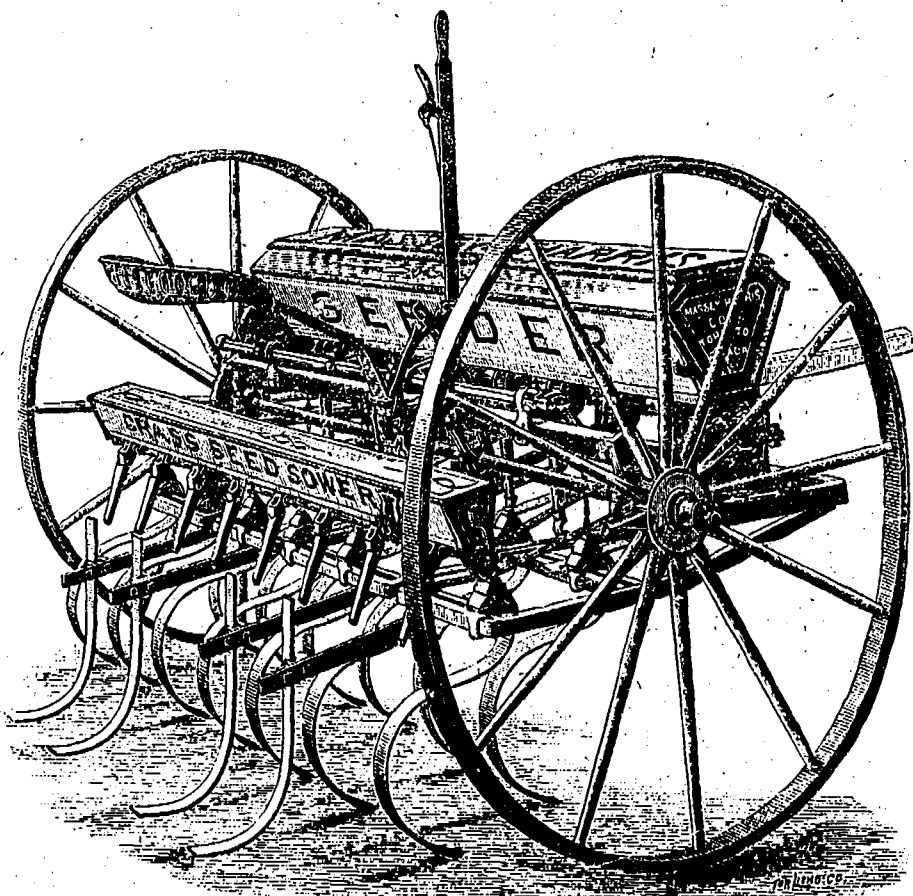

Massey-Harris Cultivators & Seeders.

THE NEW MASSEY-HARRIS STEEL FRAME CULTIVATOR.

Our New Massey-Harris Cultivator

eclipses anything previously attempted. It is a triumph, and its great popularity proves its wide-spread usefulness. It works well in any kind of land. It stirs up the soil at any uniform depth desired, and has the necessary mechanism to adapt it to all conditions of ground and for regulating depth of cultivating. We here illustrate some special features of this machine.

The Massey-Harris Sectional Seeder

is a splendid machine. It thoroughly works all kinds of soil, even clay, and the peculiar motion of the Springing Teeth causes them to cover the seed perfectly. The Teeth are fastened to Frames in sections, thus allowing them to work equally well on rough or smooth land. A Grass Seed Box with Distributors may be purchased with this machine if desired. It is attached so as to sow the fine seed behind the teeth, thus preventing its being covered too deeply.

The Driving Gear is extremely simple and cannot get out of order. We illustrate it here.

Write for our catalogue giving full description of both these excellent machines.

Massey-Harris Sectional Seeder with Grass Seed Sower, Complete.