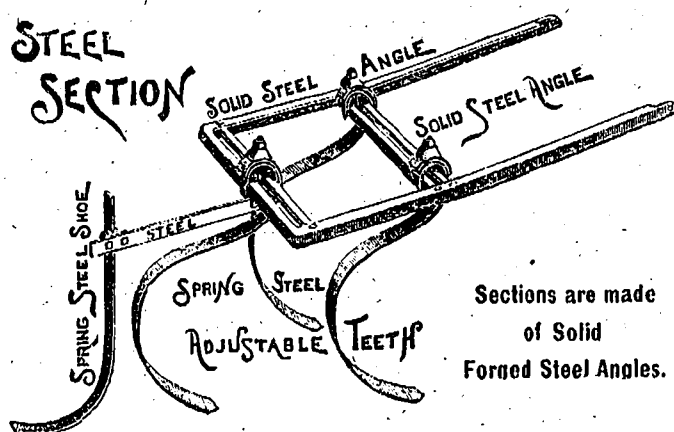

Massey-Harris Cultivators & Seeders.

THE NEW MASSEY-HARRIS STEEL FRAME CULTIVATOR.

Our New Massey-Harris Cultivator

eclipses anything previously attempted. It is a triumph, and its great popularity proves its wide-spread usefulness. It works well in any kind of land. It stirs up the soil at any uniform depth desired, and has the necessary mechanism to adapt it to all conditions of ground and for regulating depth of cultivating. We here illustrate some special features of this machine.

The Massey-Harris Sectional Seeder

is a splendid machine. It thoroughly works all kinds of soil, even clay, and the peculiar motion of the Springing Teeth causes them to cover the seed perfectly. The Teeth are fastened to Frames in sections, thus allowing them to work equally well on rough or smooth land. A Grass Seed Box with Distributors may be purchased with this machine if desired. It is attached so as to sow the fine seed behind the teeth, thus preventing its being covered too deeply.

The Driving Gear is extremely simple and cannot get out of order. We illustrate it here.

Write for our catalogue giving full description of both these excellent machines.

Massey-Harris Sectional Seeder with Grass Seed Sower, Complete.